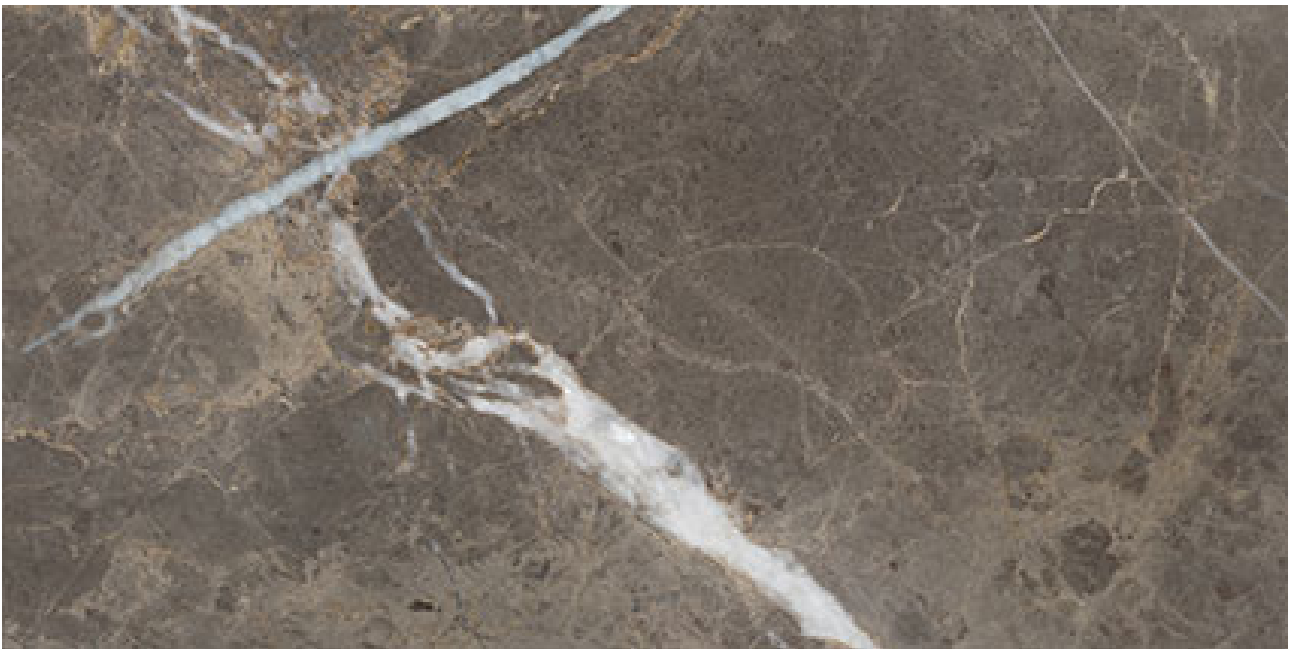

**Mohawk Tile
and Marble**

PRODUCT

**ROYAL STONEWORKS 12X24 REGAL BROWN
MARBLE HONED**

Tile | 12"x24" | Porcelain

TECHNICAL DATA

CODE: QUSW-RM-5H
NAME: Royal Stoneworks 12X24 Regal Brown Marble Honed
SIZE: 12"x24"
SERIES: Royal Stoneworks
FINISH: Honed
LOOK: Stone Look
EDGE: Rectified
FAMILY: Tile
FROST RESISTANCE: Yes
SHADE VARIATION: V3
STYLE: Contemporary
SUITABLE FOR: Indoor|Shower
TYPOLOGY: Porcelain
TYPE OF PIECE: Field Tile
USE: Floor and Wall