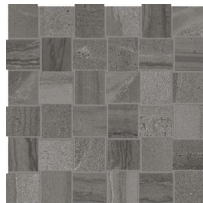

Arcadia 12X24 Trentino Polished
12"x24" | Glazed Porcelain

Arcadia 12X24 Valle D'Aosta
12"x24" | Glazed Porcelain

Arcadia 12X24F Ferrara Matte
12"x24" | Glazed Porcelain

Arcadia 2X2 Basketweave Ferrara Matte
12"x12" | Glazed Porcelain

Arcadia 2X2 Basketweave Lombardy Matte
12"x12" | Glazed Porcelain

Arcadia 2X2 Basketweave Trentino Matte
12"x12" | Glazed Porcelain

Arcadia 2X2 Basketweave Valle D'Aosta
12"x12" | Glazed Porcelain

Arcadia 3X12 Sb Ferrara Matte
3"x12" | Glazed Porcelain