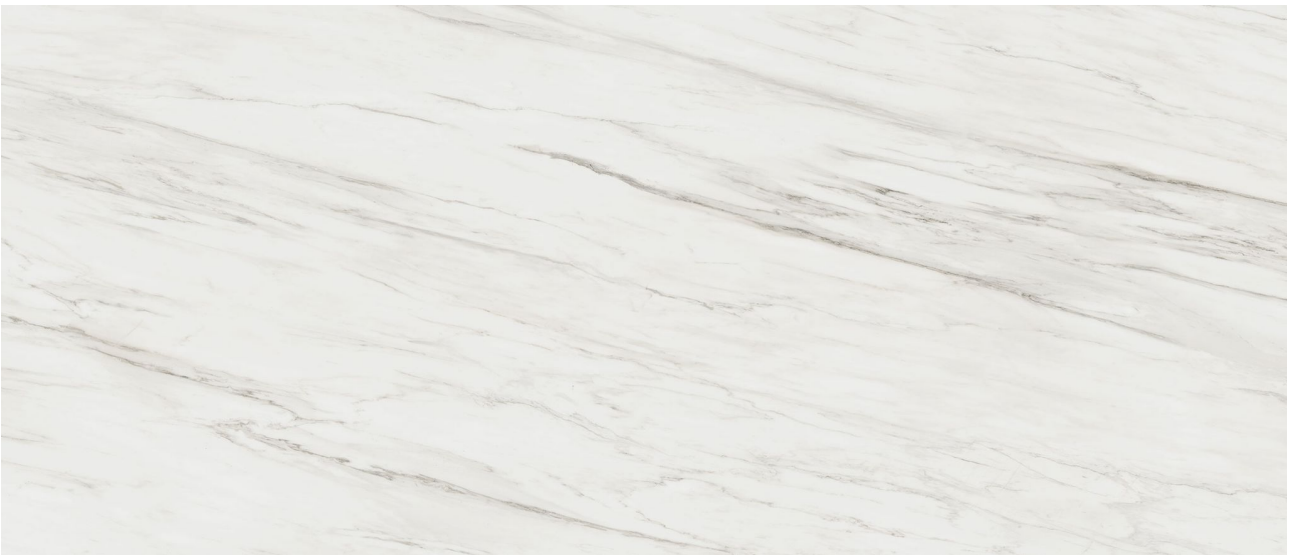

**Mohawk Tile
and Marble**

PRODUCT

**ROYAL STONWORKS 48X110 ITALIAN CREAM
VEIN HONED**

Tile | 48"x110" | Sintered Slab

ROOM SCENES

TECHNICAL DATA

CODE: QUSW-IC-2H
NAME: Royal Stoneworks 48X110 Italian Cream Vein Honed
SIZE: 48"x110"
SERIES: Royal Stoneworks
FINISH: Honed
LOOK: Stone Look
EDGE: Rectified
FAMILY: Tile
FROST RESISTANCE: Yes
STYLE: Contemporary
SUITABLE FOR: Indoor|Shower
TYPOLOGY: Sintered Slab
TYPE OF PIECE: Field Tile
USE: Floor and Wall