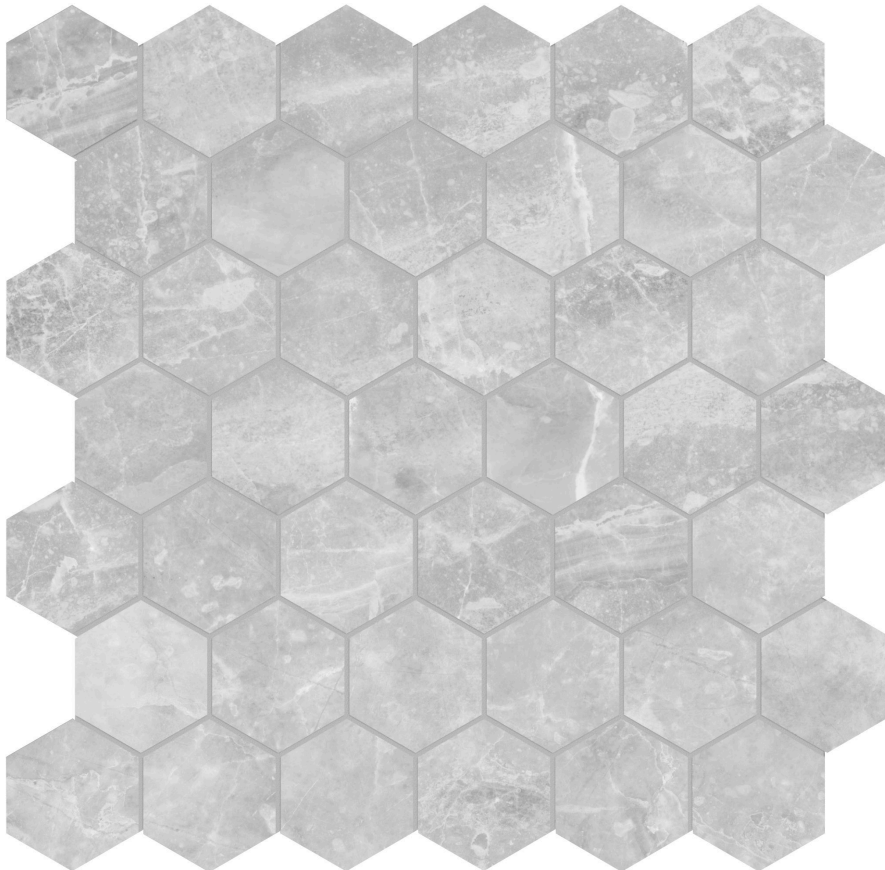

**Mohawk Tile
and Marble**

PRODUCT

PLATA PERLA GRIGIA 2 HEXAGON MATTE

Tile | 12"x12" | Glazed Porcelain

TECHNICAL DATA

CODE: AC4501-04140

NAME: Plata Perla Grigia 2 Hexagon Matte

SIZE: 12"x12"

SERIES: Plata

FINISH: Matte

LOOK: Marble Look

BREAKING STRENGTH: $\geq 380 \geq 1600$

CHEMICAL RESISTANCE: CLASS A

DCOF: ≥ 0.50

FAMILY: Tile

FROST RESISTANCE: Yes

PEI: 4

SHADE VARIATION: V2

SUITABLE FOR: Indoor| Outdoor

TPOLOGY: Glazed Porcelain

THICKNESS: 8.5mm

TYPE OF PIECE: Mosaic

USE: Floor and Wall

NOTES: This product is special order and cannot be cancelled, returned, or refunded.