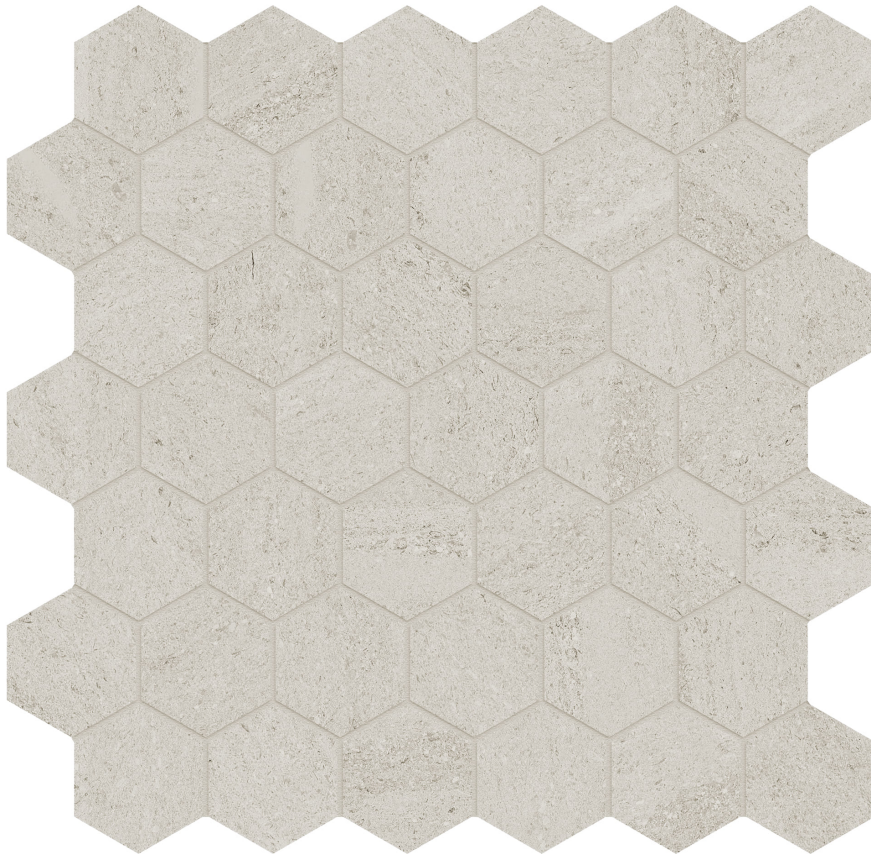

**Mohawk Tile
and Marble**

PRODUCT

LITHOFORM 2\"/>Hex Veincut Dunes

Tile | 12"x12" | Porcelain

TECHNICAL DATA

CODE: AC8510-00350

NAME: Lithoform 2" Hex Veincut Dunes

SIZE: 12"x12"

SERIES: Lithoform

FINISH: Organic Matte

LOOK: Stone Look

EDGE: Rectified

FAMILY: Tile

STYLE: Contemporary

SUITABLE FOR: Indoor| Outdoor

TYPOLOGY: Porcelain

TYPE OF PIECE: Mosaic

USE: Floor and Wall

NOTES: This product is special order and cannot be cancelled, returned, or refunded.

PACKING

Size	Product type	BOX			PALLET		
		pcs	sqft	lb	boxes	sqft	lb
12"x12"	Mosaic	10	9.69		45		