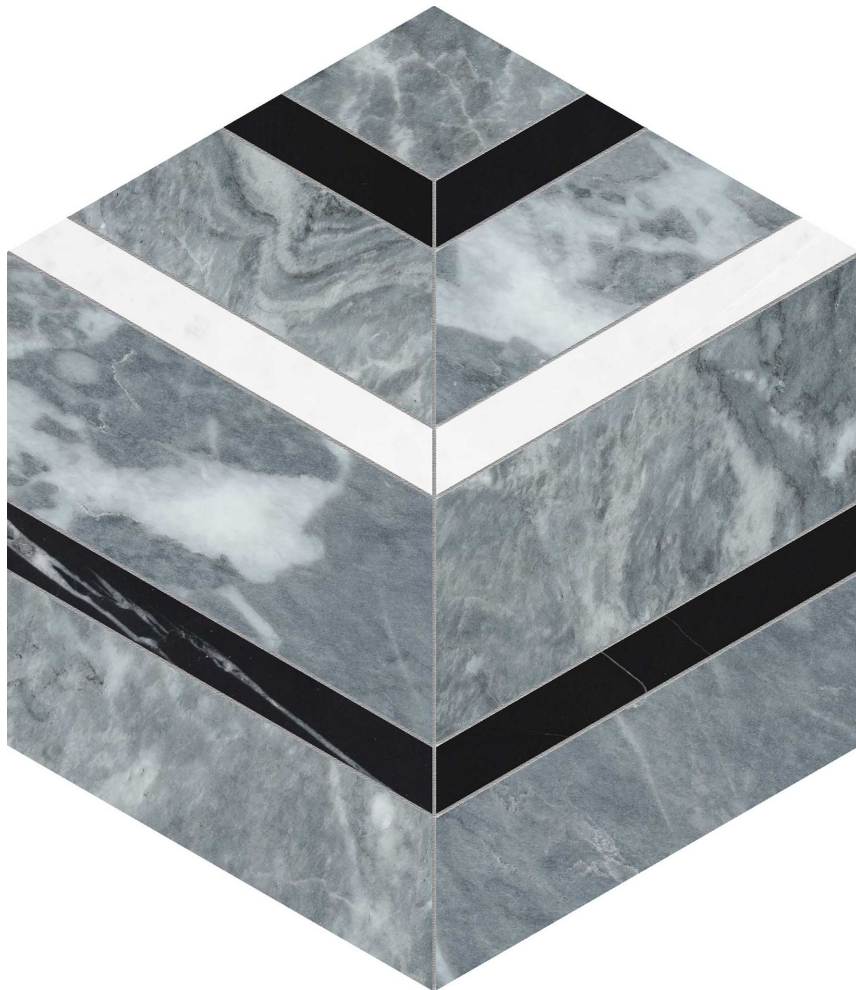

PRODUCT
UTOPIO HEXO MONOCHROMO MOSAIC

5.9"x5.11" | Natural Stone | Stone

ROOM SCENES

TECHNICAL DATA

CODE: AS5001-03910

NAME: Utopio Hexo Monochromo Mosaic

SERIES: Utopio

SIZE: 5.9"x5.11"

FINISH: Honed w/ Polished

SUITABLE FOR: Indoor|Shower

TYPOLOGY: Natural Stone

TYPE OF PIECE: Mosaic

USE: Floor and Wall

FAMILY: Stone

NOTES: Mosaic sheet sizes are nominal and may vary slightly due to standard manufacturing tolerances.