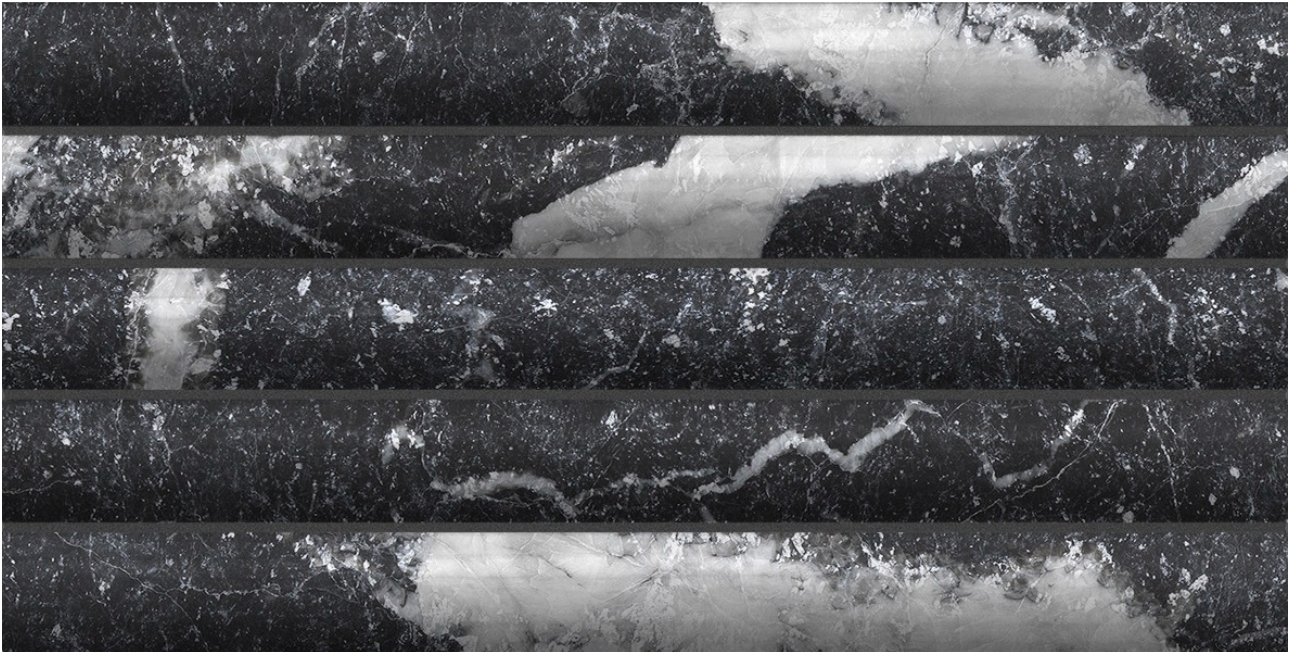

PRODUCT
OBSESSION 5X10 NERO

5"x10" | Glazed Porcelain | Tile

ROOM SCENES

TECHNICAL DATA

CODE: QUOB-NE-2
NAME: Obsession 5x10 Nero
SERIES: Obsession
SIZE: 5"x10"
FINISH: Matt
LOOK: Marble Look
FROST RESISTANCE: Yes
PEI: 3
SHADE VARIATION: V1
STYLE: Classic
SUITABLE FOR: Backsplash|Indoor|Shower
TYPOLOGY: Glazed Porcelain
TYPE OF PIECE: Field Tile
USE: Wall only
BREAKING STRENGTH: ≥ 1300 N
CHEMICAL RESISTANCE: GA GLA GHA
DCOF: > 0.42
FAMILY: Tile
MOHS: 6
R VALUE: R9
STAIN RESISTANCE: 5
THICKNESS: 9 mm
NOTES: 32 graphic variations