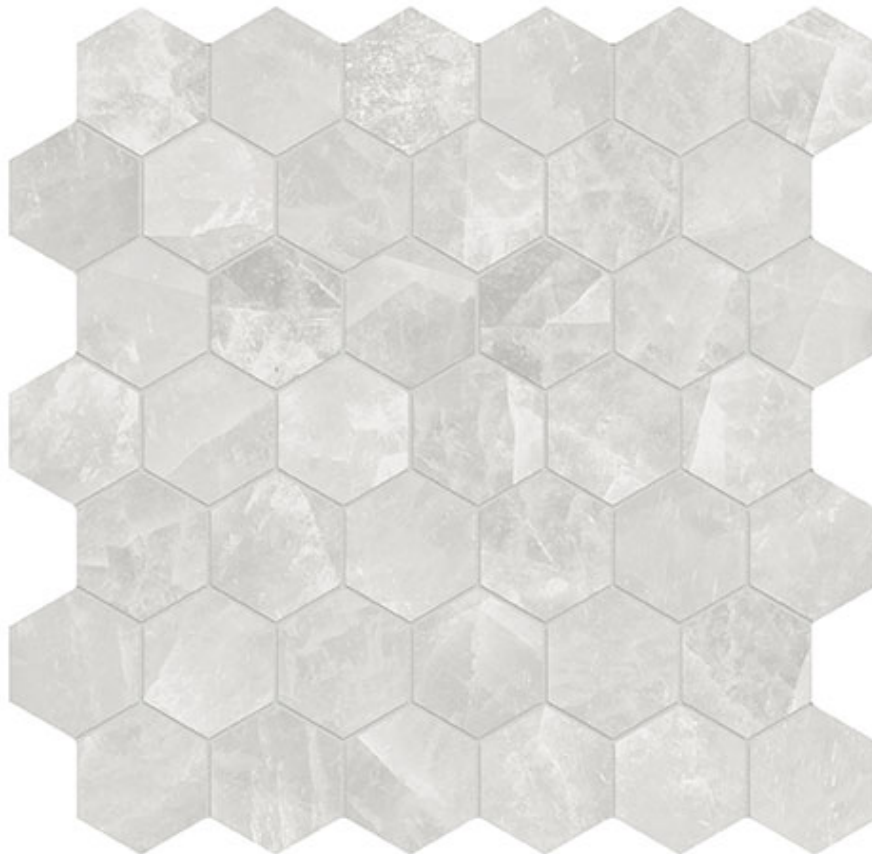

---

**PRODUCT**

**ROYAL STONEWORKS 2\'' CRYSTAL LUXE HEX**

---

12"x12" | Porcelain | Tile

**TECHNICAL DATA**

CODE: QUSW-CL-HX

NAME: Royal Stoneworks 2" Crystal Luxe Hex

SERIES: Royal Stoneworks

SIZE: 12"x12"

FINISH: Honed

LOOK: Stone Look

MOSAIC TYPE: 2"x2"

SHADE VARIATION: V2

STYLE: Contemporary

SUITABLE FOR: Indoor|Shower

TPOLOGY: Porcelain

TYPE OF PIECE: Mosaic

USE: Floor and Wall

FAMILY: Tile

NOTES: This product is special order and cannot be cancelled, returned, or refunded.

**PACKING**

Size	Product type	BOX			PALLET		
		pcs	sqft	lb	boxes	sqft	lb
12"x12"	Mosaic	10	9.69		45		