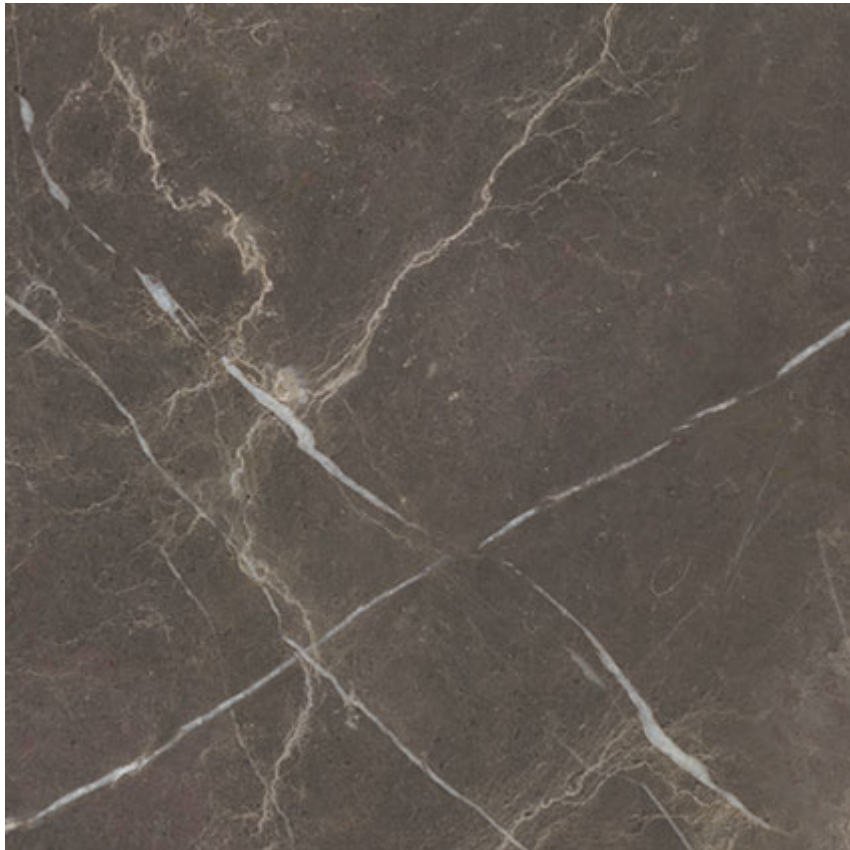

PRODUCT

ROYAL STONEWORKS 24X24 REGAL BROWN MARBLE

POLISHED

24"x24" | Porcelain | Tile

TECHNICAL DATA

CODE: QUSW-RM-4P

NAME: Royal Stoneworks 24X24 Regal Brown Marble Polished

SERIES: Royal Stoneworks

SIZE: 24"x24"

FINISH: Polished

LOOK: Stone Look

FROST RESISTANCE: Yes

SHADE VARIATION: V3

STYLE: Contemporary

SUITABLE FOR: Indoor|Shower

TPOLOGY: Porcelain

TYPE OF PIECE: Field Tile

USE: Floor and Wall

EDGE: Rectified

FAMILY: Tile

NOTES: This product is special order and cannot be cancelled, returned, or refunded.

PACKING

Size	Product type	BOX			PALLET		
		pcs	sqft	lb	boxes	sqft	lb
24"x24"	Field Tile	3	11.52		42		