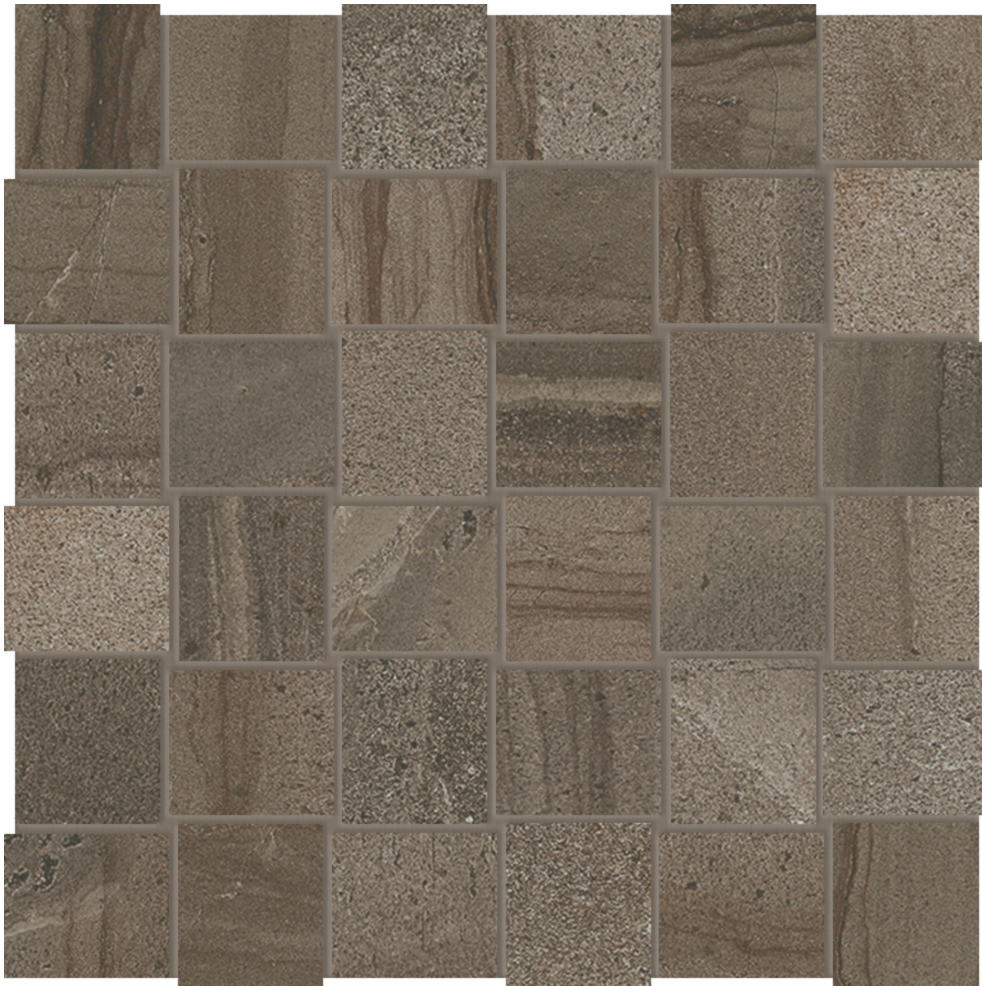

---

**PRODUCT**

**ARCADIA 2X2 BASKETWEAVE LOMBARDY MATTE**

---

12"x12" | Glazed Porcelain | Tile

**TECHNICAL DATA**

CODE: QUAR-LO-2X2

NAME: Arcadia 2X2 Basketweave Lombardy Matte

SERIES: Arcadia

SIZE: 12"x12"

FINISH: Matt

LOOK: Stone Look

FROST RESISTANCE: Yes

MOSAIC TYPE: 2"x2"

SHADE VARIATION: V3

STYLE: Contemporary

SUITABLE FOR: Backsplash| Indoor

TYPOLOGY: Glazed Porcelain

TYPE OF PIECE: Mosaic

USE: Floor and Wall

FAMILY: Tile

NOTES: This product is special order and cannot be cancelled, returned, or refunded.

**PACKING**