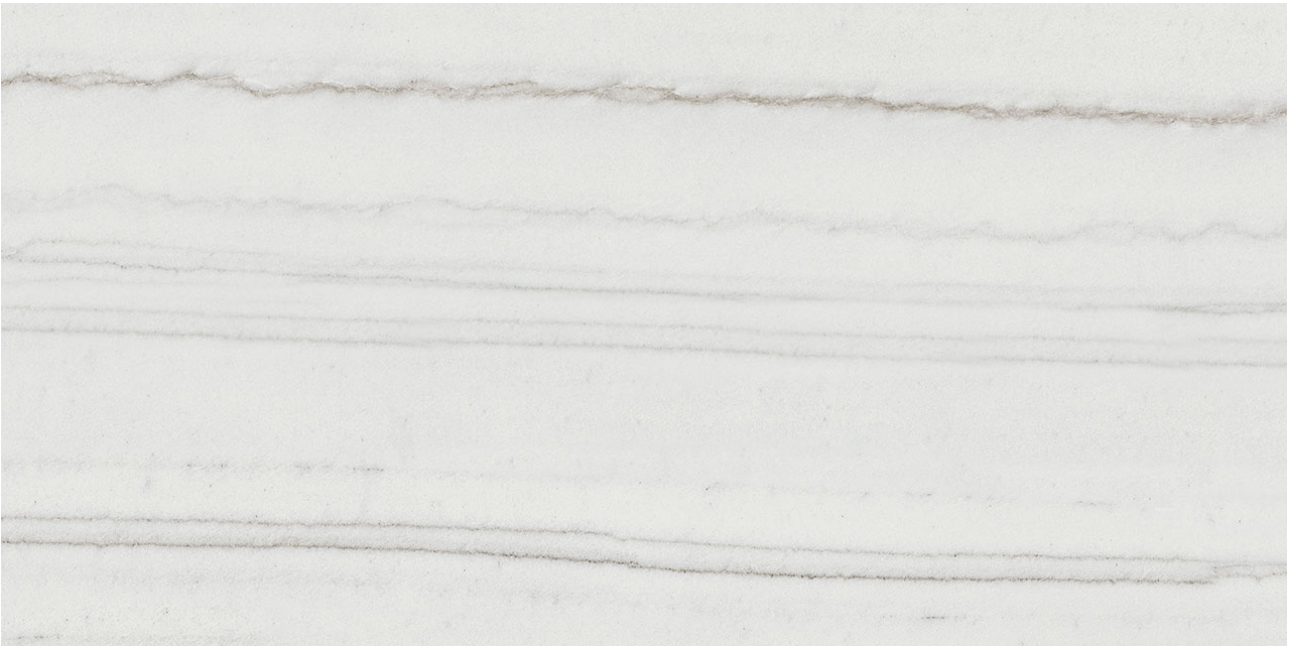

PRODUCT
ROYAL STONEWORKS 12X24 TUSCAN WHITE VEIN
POLISHED

12"x24" | Porcelain | Tile

TECHNICAL DATA

CODE: QUSW-TW-5P

NAME: Royal Stoneworks 12X24 Tuscan White Vein Polished

SERIES: Royal Stoneworks

SIZE: 12"x24"

FINISH: Polished

LOOK: Stone Look

FROST RESISTANCE: Yes

STYLE: Contemporary

SUITABLE FOR: Indoor|Shower

TYPOLOGY: Porcelain

TYPE OF PIECE: Field Tile

USE: Floor and Wall