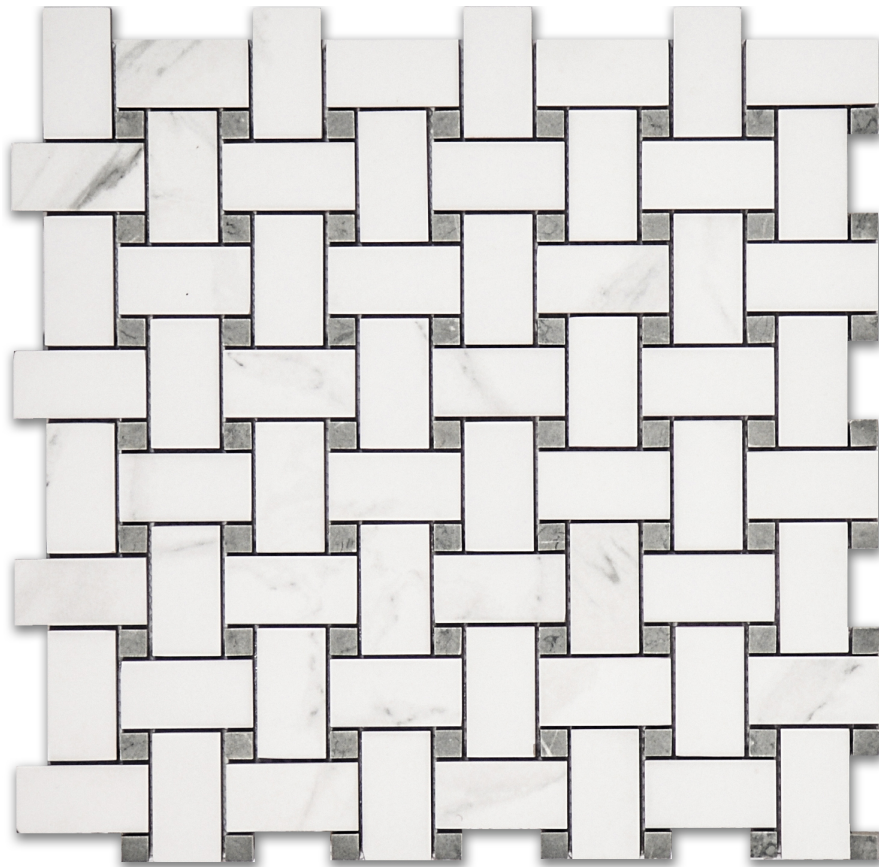

# TREASURE STATUARIO POLISHED BASKETWEAVE MOSAIC

---

12"x12" | Porcelain | Tile

**GRAPHIC VARIETY**

**TECHNICAL DATA**

CODE: QUTS-ST-M3  
NAME: Treasure Statuario Polished Basketweave Mosaic  
SERIES: Treasure  
SIZE: 12"x12"  
FINISH: Polished  
LOOK: Marble Look  
MOSAIC TYPE: Mesh-Mounted  
SHADE VARIATION: V3  
STYLE: Contemporary  
SUITABLE FOR: Indoor, Shower, Backsplash  
TYPOLOGY: Porcelain  
TYPE OF PIECE: Mosaic  
USE: Floor and Wall  
FAMILY: Tile  
MOSAIC SHAPE: Basketweave