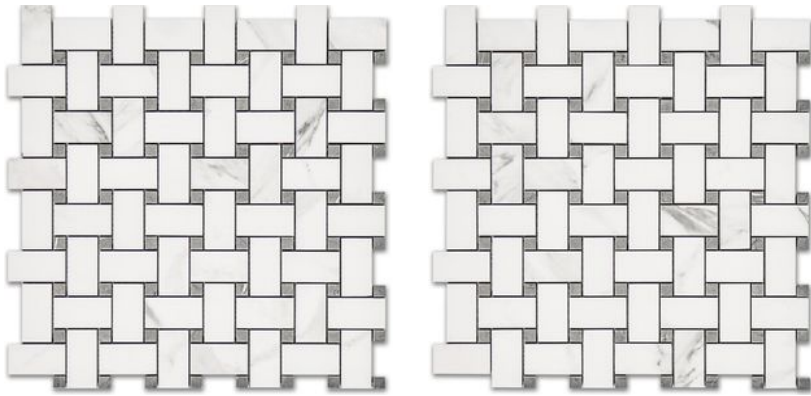

# TREASURE STATUARIO POLISHED BASKETWEAVE MOSAIC

---

12"x12" | Porcelain | Tile

**GRAPHIC VARIETY**

**TECHNICAL DATA**

CODE: QUTS-ST-M3  
NAME: Treasure Statuario Polished Basketweave Mosaic  
SERIES: Treasure  
SIZE: 12"x12"  
FINISH: Polished  
LOOK: Marble Look  
MOSAIC TYPE: Mesh-Mounted  
SHADE VARIATION: V3  
STYLE: Contemporary  
SUITABLE FOR: Indoor, Shower, Backsplash  
TYPOLOGY: Porcelain  
TYPE OF PIECE: Mosaic  
USE: Floor and Wall  
FAMILY: Tile  
MOSAIC SHAPE: Basketweave