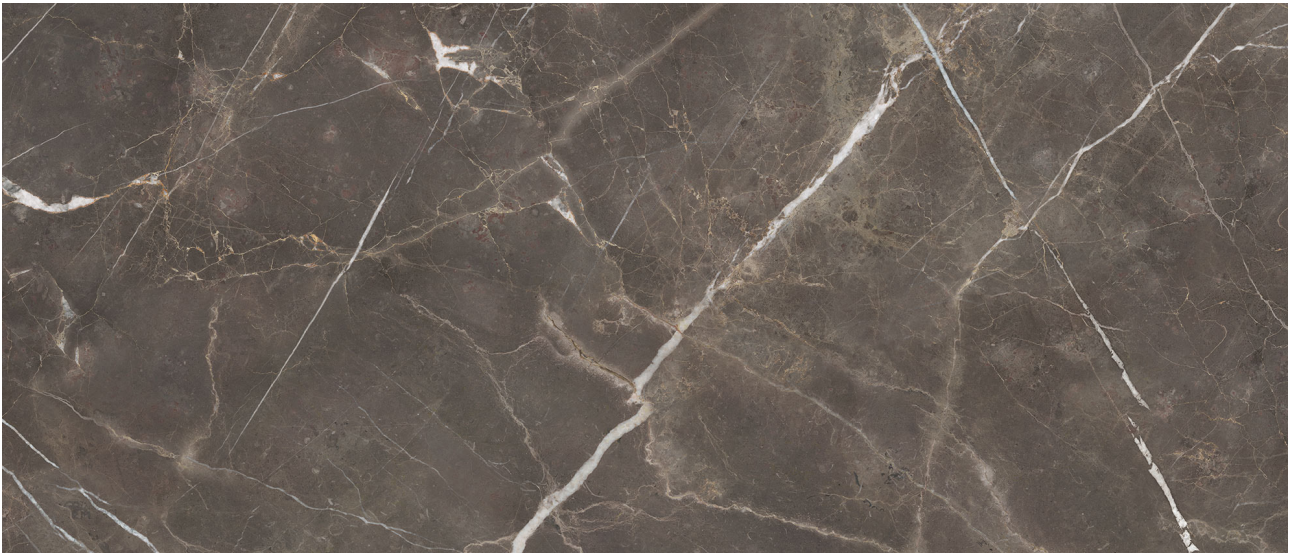

PRODUCT
ROYAL STONEWORKS 48X110 REGAL BROWN MARBLE
HONED

48"x110" | Sintered Slab | Tile

TECHNICAL DATA

CODE: QUSW-RM-2H

NAME: Royal Stoneworks 48X110 Regal Brown Marble Honed

SERIES: Royal Stoneworks

SIZE: 48"x110"

FINISH: Honed

LOOK: Stone Look

FROST RESISTANCE: Yes

SHADE VARIATION: V3

STYLE: Contemporary

SUITABLE FOR: Indoor|Shower

TPOLOGY: Sintered Slab

TYPE OF PIECE: Field Tile

USE: Floor and Wall

EDGE: Rectified

FAMILY: Tile

NOTES: This product is special order and cannot be cancelled, returned, or refunded.

PACKING

Size	Product type	BOX			PALLET		
		pcs	sqft	lb	boxes	sqft	lb
48"x110"	Field Tile	1	36.06		36		