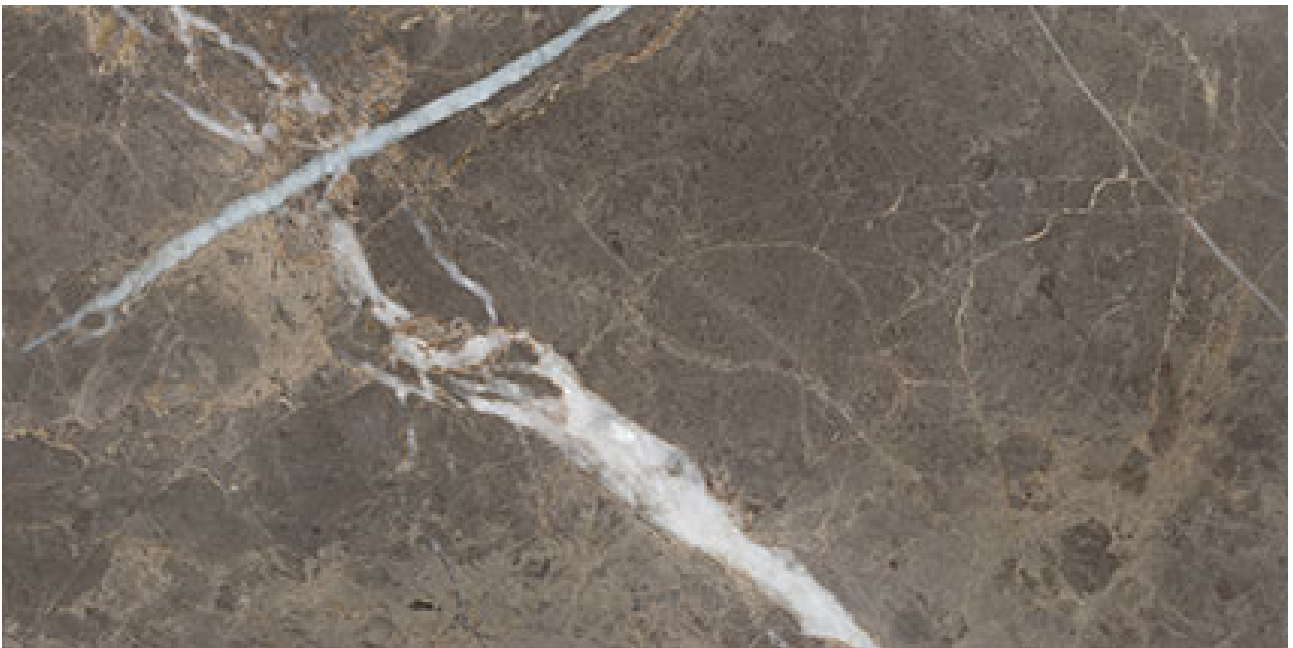

PRODUCT
ROYAL STONEWORKS 12X24 REGAL BROWN MARBLE
POLISHED

12"x24" | Porcelain | Tile

TECHNICAL DATA

CODE: QUSW-RM-5P

NAME: Royal Stoneworks 12X24 Regal Brown Marble Polished

SERIES: Royal Stoneworks

SIZE: 12"x24"

FINISH: Polished

LOOK: Stone Look

FROST RESISTANCE: Yes

SHADE VARIATION: V3

STYLE: Contemporary

SUITABLE FOR: Indoor|Shower

TPOLOGY: Porcelain

TYPE OF PIECE: Field Tile

USE: Floor and Wall

EDGE: Rectified

FAMILY: Tile

NOTES: This product is special order and cannot be cancelled, returned, or refunded.

PACKING

Size	Product type	BOX			PALLET		
		pcs	sqft	lb	boxes	sqft	lb
12"x24"	Field Tile	6	11.52		48		