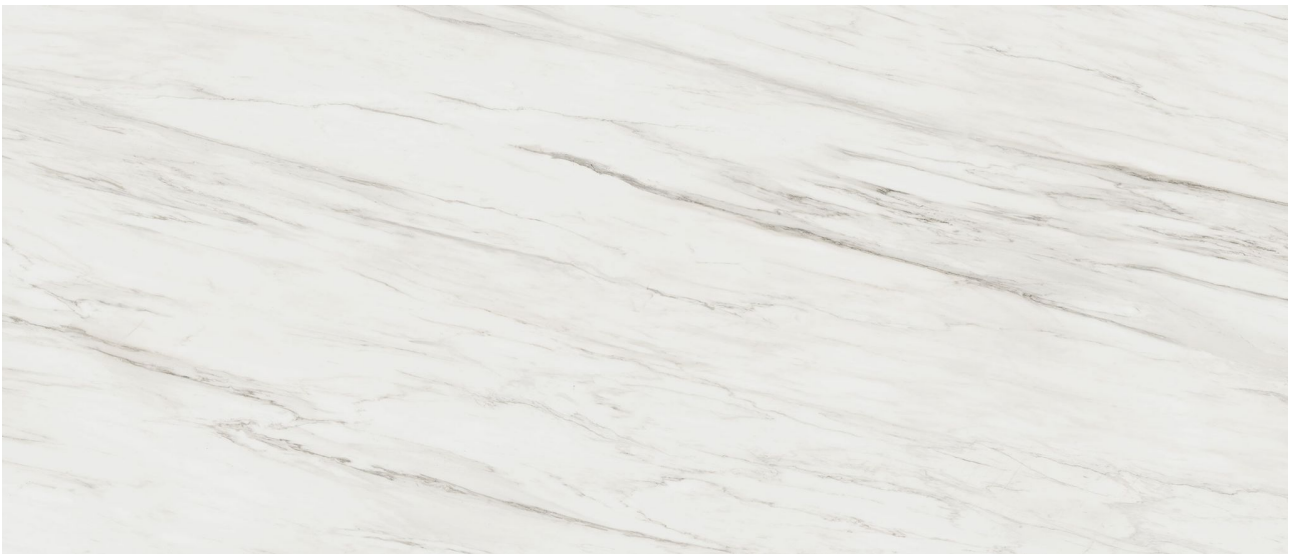

PRODUCT
ROYAL STONEWORKS 48X110 ITALIAN CREAM VEIN
POLISHED

48"x110" | Sintered Slab | Tile

TECHNICAL DATA

CODE: QUSW-IC-2P

NAME: Royal Stoneworks 48X110 Italian Cream Vein Polished

SERIES: Royal Stoneworks

SIZE: 48"x110"

FINISH: Polished

LOOK: Stone Look

FROST RESISTANCE: Yes

STYLE: Contemporary

SUITABLE FOR: Indoor|Shower

TPOLOGY: Sintered Slab

TYPE OF PIECE: Field Tile