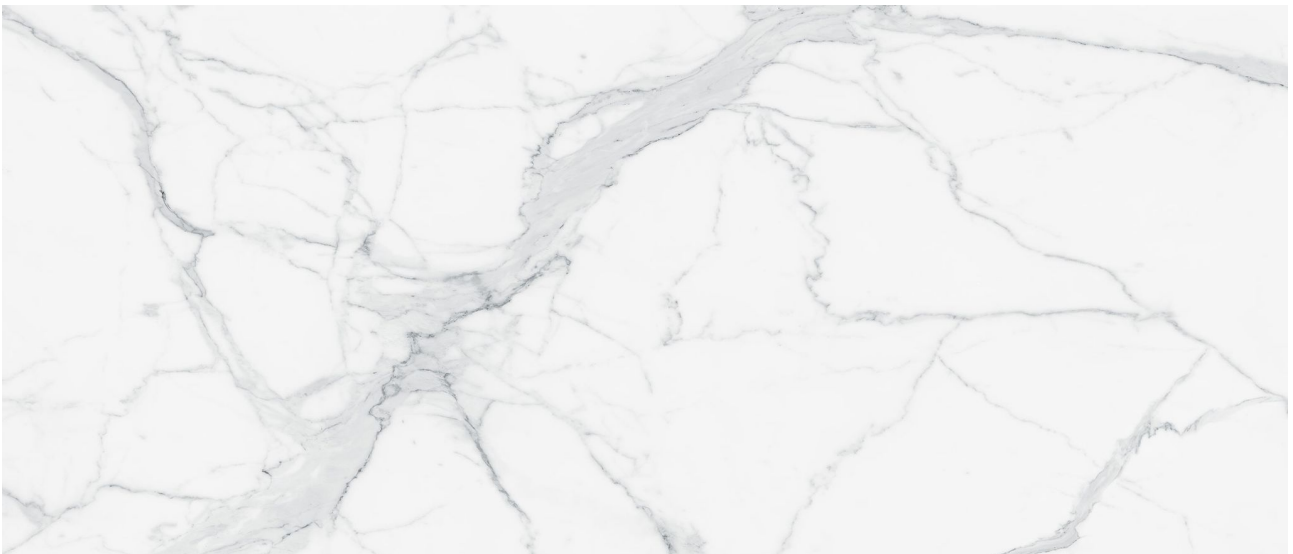

---

**PRODUCT**  
**ROYAL STONEWORKS 48X110 GRANDVEIN WHITE**  
**POLISHED**

---

48"x110" | Sintered Slab | Tile

**TECHNICAL DATA**

CODE: QUSW-GV-2P

NAME: Royal Stoneworks 48X110 Grandvein White Polished

SERIES: Royal Stoneworks

SIZE: 48"x110"

FINISH: Polished

LOOK: Stone Look

FROST RESISTANCE: Yes

SHADE VARIATION: V3

STYLE: Contemporary

SUITABLE FOR: Indoor|Shower

TPOLOGY: Sintered Slab

TYPE OF PIECE: Field Tile

USE: Floor and Wall

EDGE: Rectified

FAMILY: Tile

NOTES: This product is special order and cannot be cancelled, returned, or refunded.

**PACKING**

Size	Product type	BOX			PALLET		
		pcs	sqft	lb	boxes	sqft	lb
48"x110"	Field Tile	1	36.06		36		