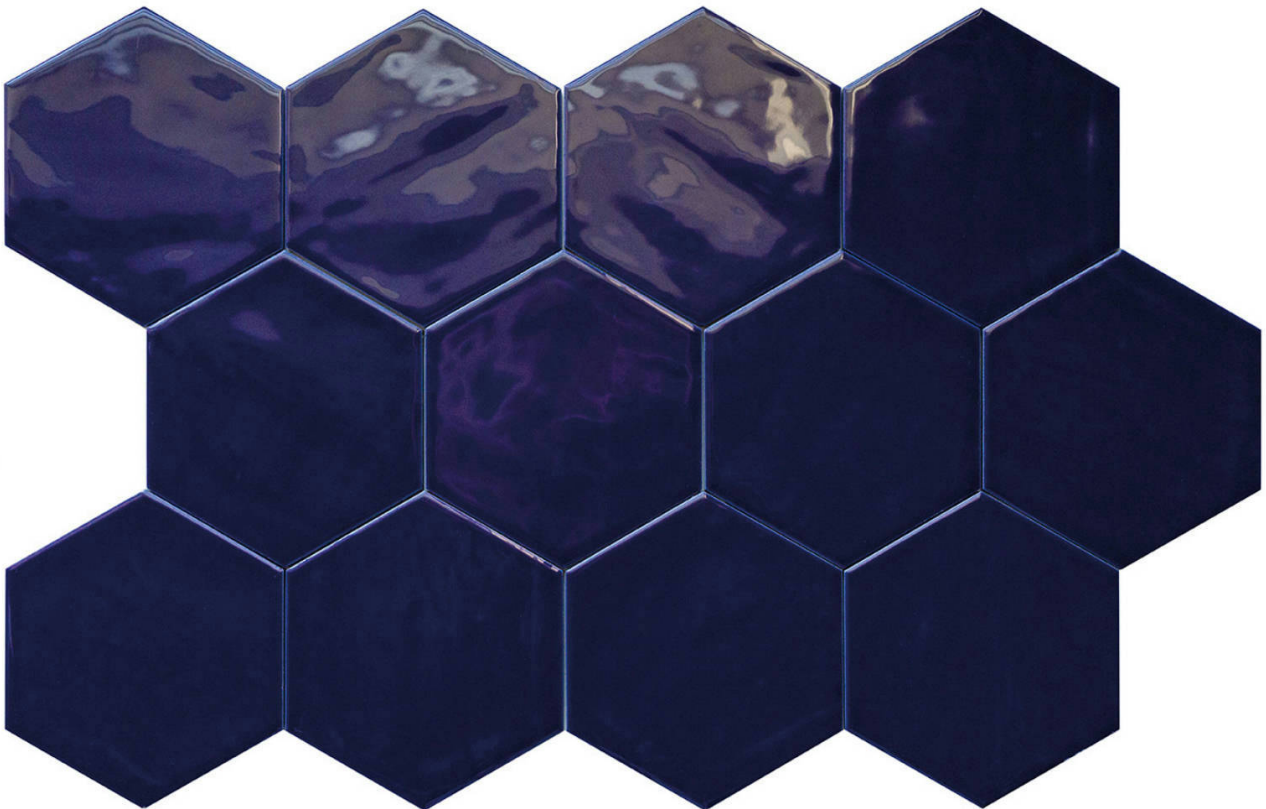

---

**PRODUCT**  
**RONDA 5.5X6.3" COBALT HEXAGON**

---

5.5"x6.3" | Porcelain | Tile

DETAILS

## ROOM SCENES

**TECHNICAL DATA**

CODE: QURN-CO-1  
NAME: Ronda 5.5X6.3" Cobalt Hexagon  
SERIES: Ronda  
SIZE: 5.5"x6.3"  
FINISH: Gloss  
LOOK: Hand-crafted  
FROST RESISTANCE: Yes  
PEI: 3  
SHADE VARIATION: V1  
STYLE: Traditional  
SUITABLE FOR: Backsplash|Indoor|Outdoor|Pool|Shower  
TYPOLOGY: Porcelain  
TYPE OF PIECE: Field Tile  
USE: Floor and Wall  
FAMILY: Tile