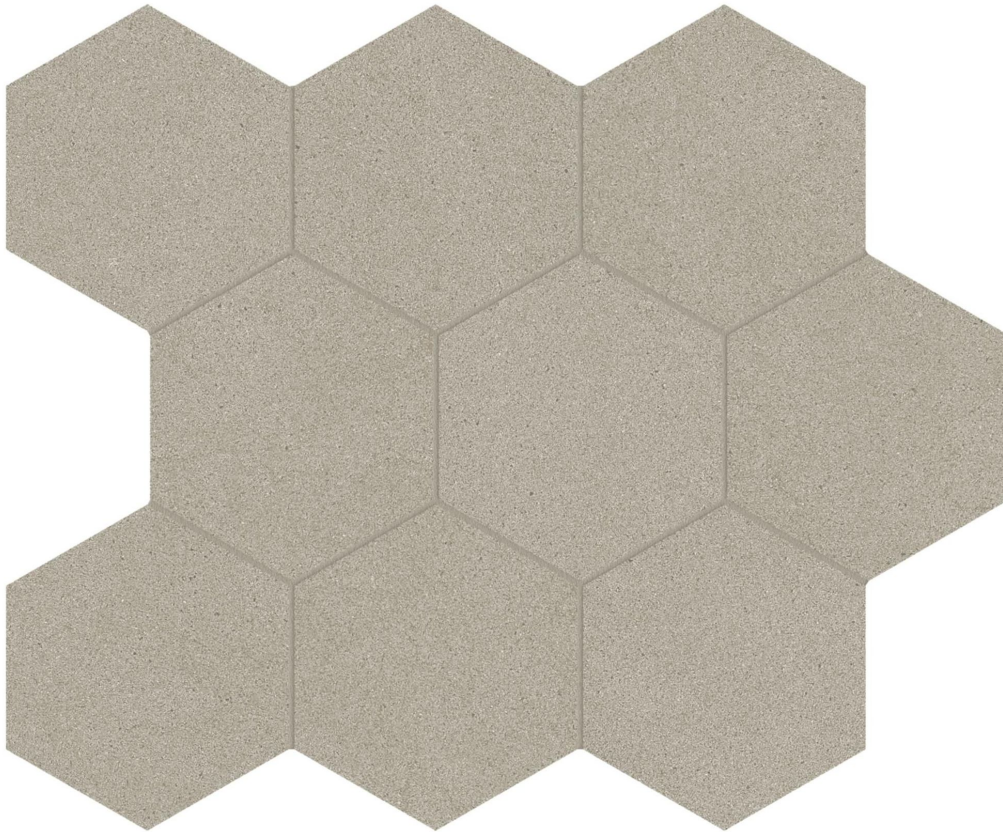

PRODUCT
SERENA 4\'' HEX VALLEY

10.5"x12" | Porcelain | Tile

TECHNICAL DATA

CODE: AC8510-00300

NAME: Serena 4" Hex Valley

SERIES: Serena

SIZE: 10.5"x12"

FINISH: Organic Matte

LOOK: Stone Look

STYLE: Contemporary

SUITABLE FOR: Indoor| Outdoor

TPOLOGY: Porcelain

TYPE OF PIECE: Mosaic

USE: Floor and Wall

EDGE: Rectified

FAMILY: Tile