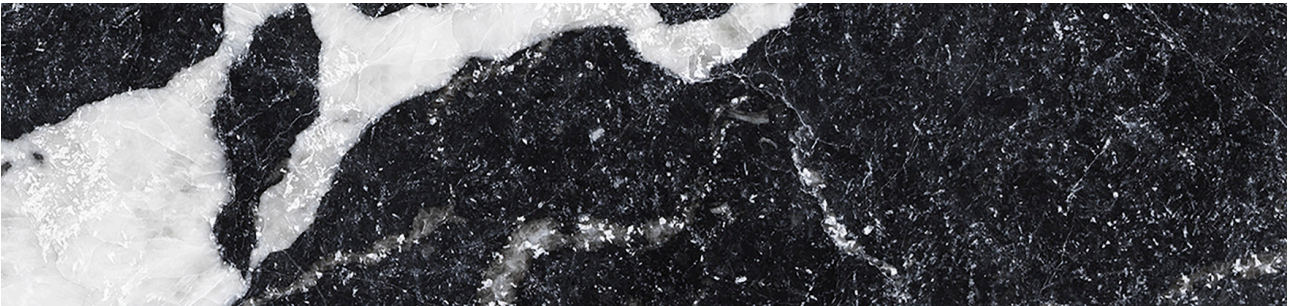

PRODUCT
OBSESSION 2.5X10 NERO

2.5"x10" | Glazed Porcelain | Tile

GRAPHIC VARIETY

ROOM SCENES

TECHNICAL DATA

CODE: QUOB-NE-1
NAME: Obsession 2.5x10 Nero
SERIES: Obsession
SIZE: 2.5"x10"
FINISH: Matt
LOOK: Marble Look
FROST RESISTANCE: Yes
PEI: 3
SHADE VARIATION: V1
STYLE: Classic
SUITABLE FOR: Backsplash|Indoor|Shower
TYPOLOGY: Glazed Porcelain
TYPE OF PIECE: Field Tile
USE: Floor and Wall
BREAKING STRENGTH: ≥ 1300 N
CHEMICAL RESISTANCE: GA GLA GHA
DCOF: > 0.42
FAMILY: Tile
MOHS: 6
R VALUE: R9
STAIN RESISTANCE: 5
THICKNESS: 9 mm
NOTES: 1 square metre of graphic variations