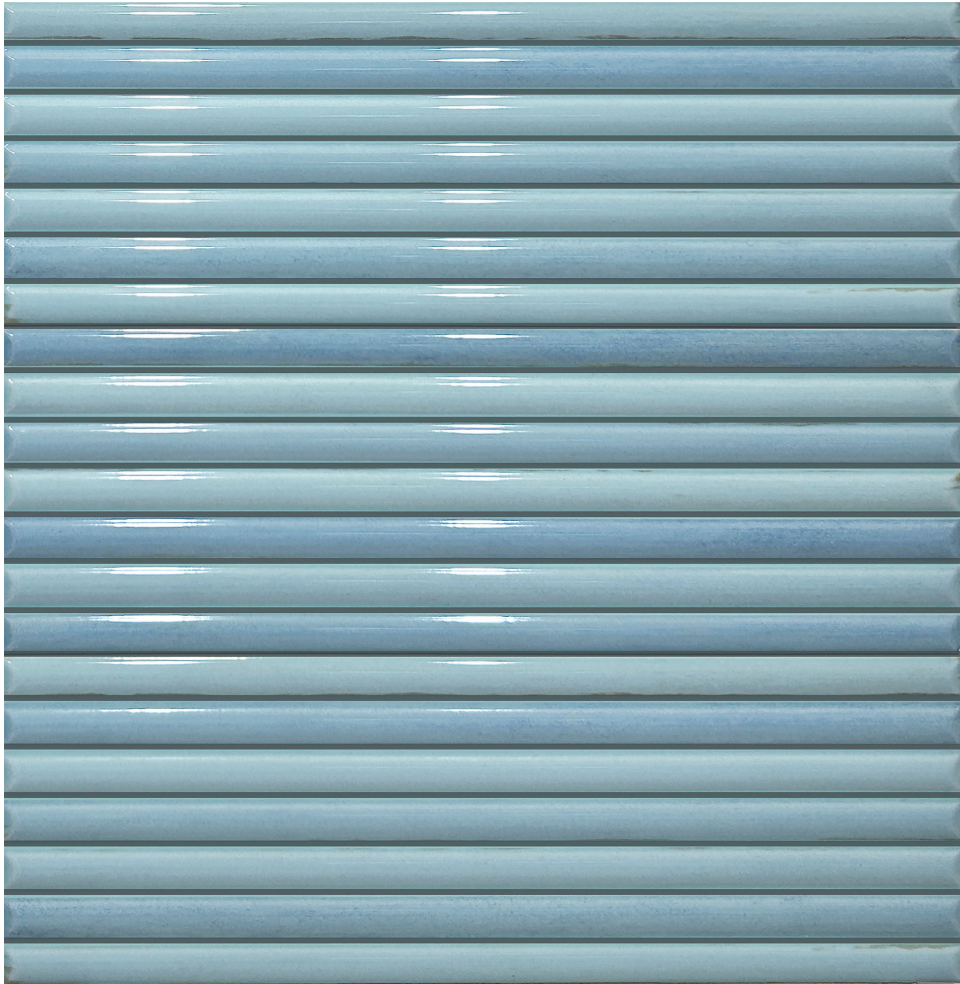

---

**PRODUCT**  
**SAUSALITO 5X13 SKY**

---

5"x13" | Glazed Ceramic | Tile

ROOM SCENES

**TECHNICAL DATA**

CODE: QUSL-SK-W1  
NAME: Sausalito 5X13 Sky  
SERIES: Sausalito  
SIZE: 5"x13"  
FINISH: Gloss  
LOOK: Relieves  
STYLE: Contemporary  
SUITABLE FOR: Indoor|Shower  
TYPOLOGY: Glazed Ceramic  
TYPE OF PIECE: Field Tile  
USE: Wall only  
FAMILY: Tile