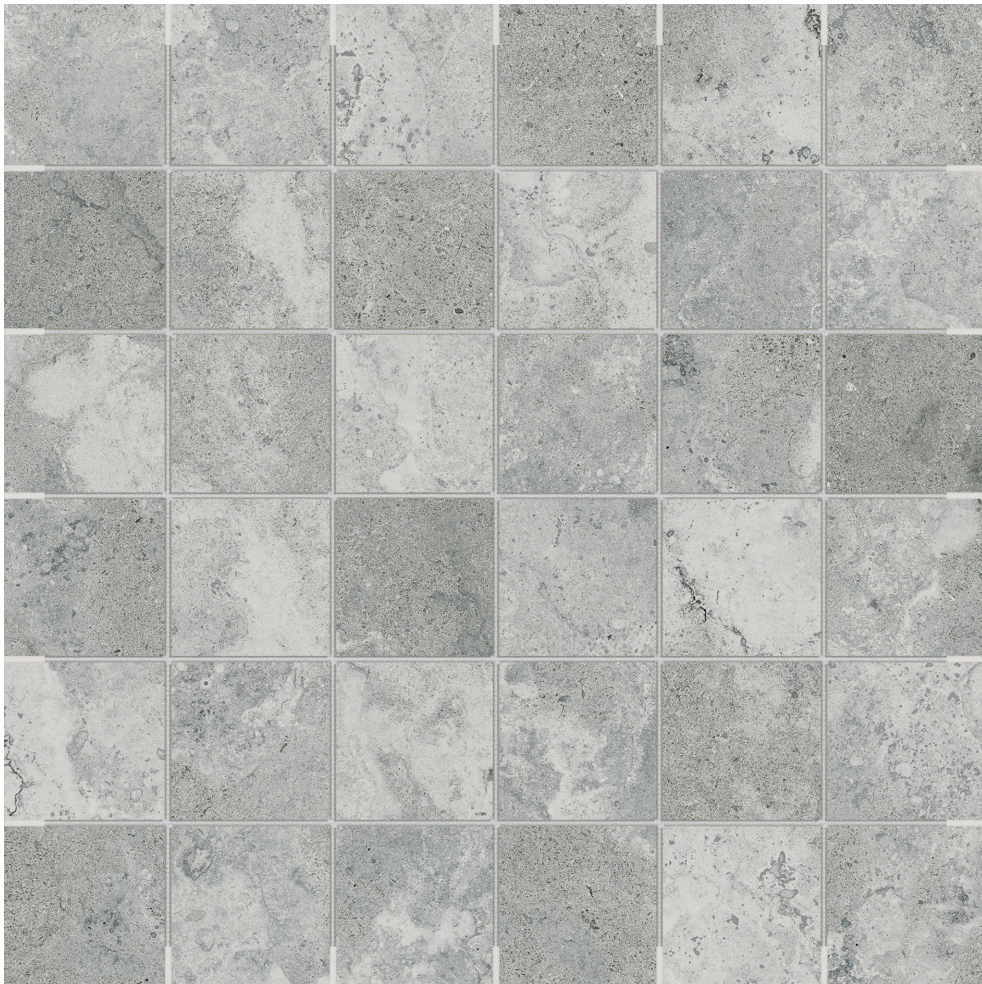

PRODUCT
VENETA 2X2 ARGENTO

12"x12" | Glazed Porcelain | Tile

TECHNICAL DATA

CODE: AC4501-02980

NAME: Veneta 2x2 Argento

SERIES: Veneta

SIZE: 12"x12"

FINISH: Matte

LOOK: Stone Look

FROST RESISTANCE: Yes

SHADE VARIATION: V3

SUITABLE FOR: Indoor| Outdoor

TYPOLOGY: Glazed Porcelain

TYPE OF PIECE: Mosaic

USE: Floor and Wall

BREAKING STRENGTH: $\geq 300 \geq 1300$