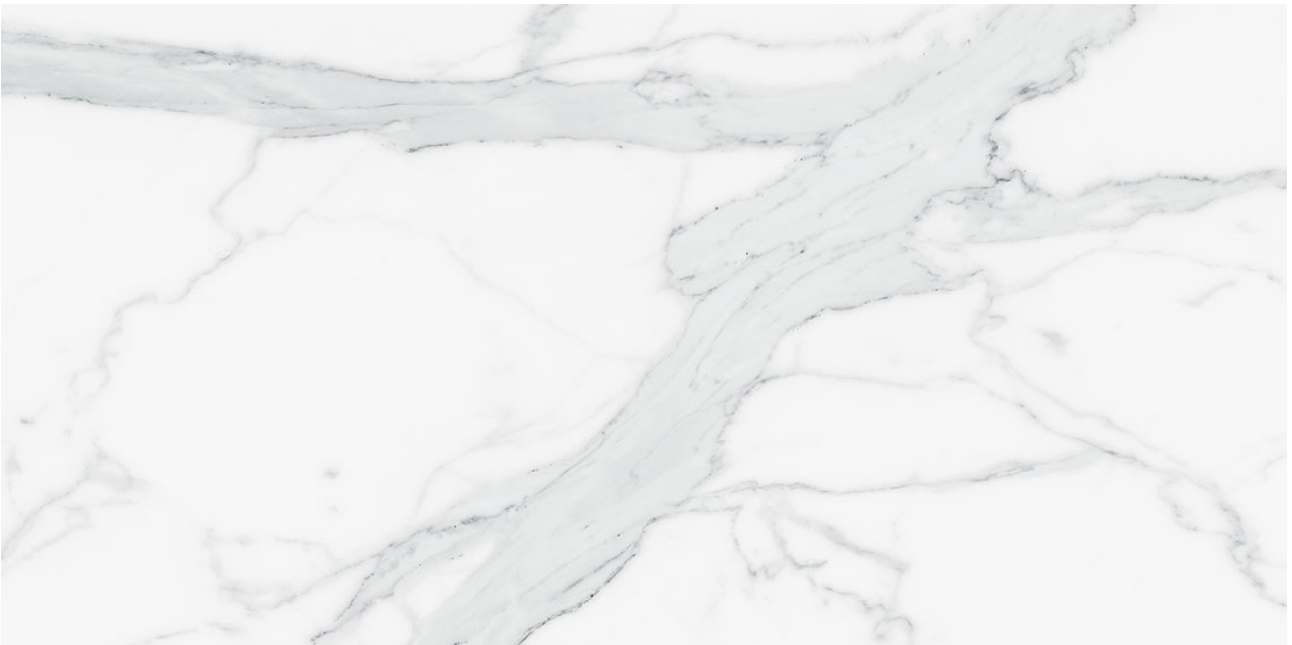

PRODUCT

ROYAL STONEWORKS 24X48 GRANDVEIN WHITE HONED

24"x48" | Porcelain | Tile

ROOM SCENES

TECHNICAL DATA

CODE: QUSW-GV-6H

NAME: Royal Stoneworks 24X48 Grandvein White Honed

SERIES: Royal Stoneworks

SIZE: 24"x48"

FINISH: Honed

LOOK: Stone Look

FROST RESISTANCE: Yes

SHADE VARIATION: V3

STYLE: Contemporary

SUITABLE FOR: Indoor|Shower

TPOLOGY: Porcelain