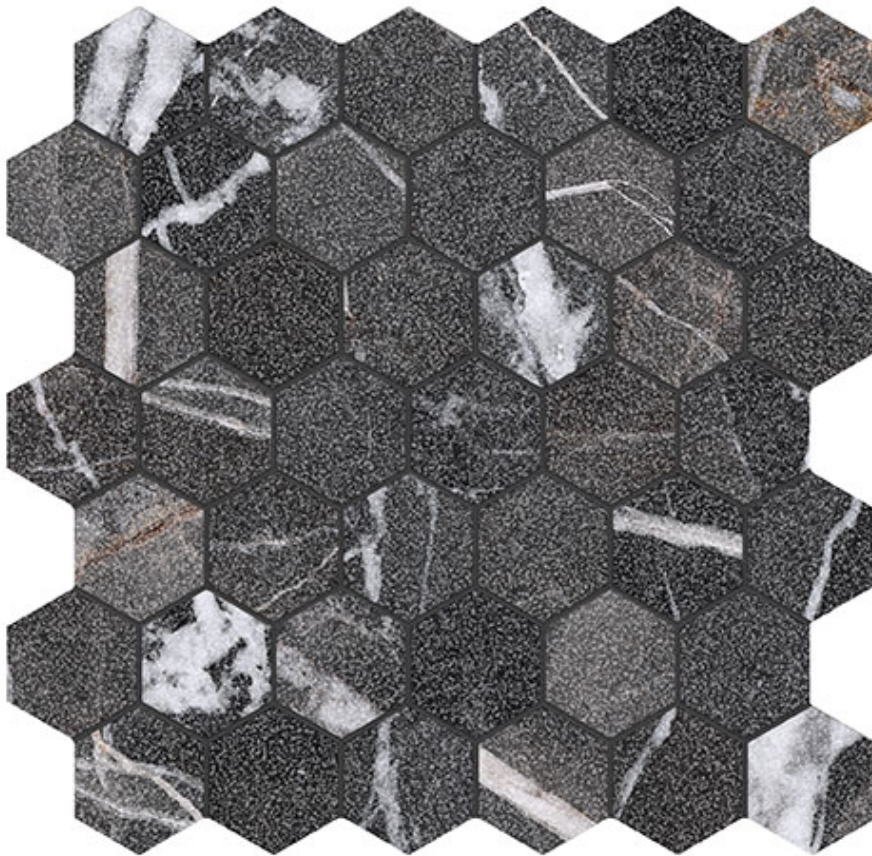

PRODUCT

ROYAL STONEWORKS 2\ " REGAL BLACK VEIN HEX

12"x12" | Porcelain | Tile

TECHNICAL DATA

CODE: QUSW-RV-HX

NAME: Royal Stoneworks 2" Regal Black Vein Hex

SERIES: Royal Stoneworks

SIZE: 12"x12"

FINISH: Vintage

LOOK: Stone Look

MOSAIC TYPE: 2"x2"

STYLE: Contemporary

SUITABLE FOR: Indoor|Shower

TPOLOGY: Porcelain

TYPE OF PIECE: Mosaic

USE: Floor and Wall