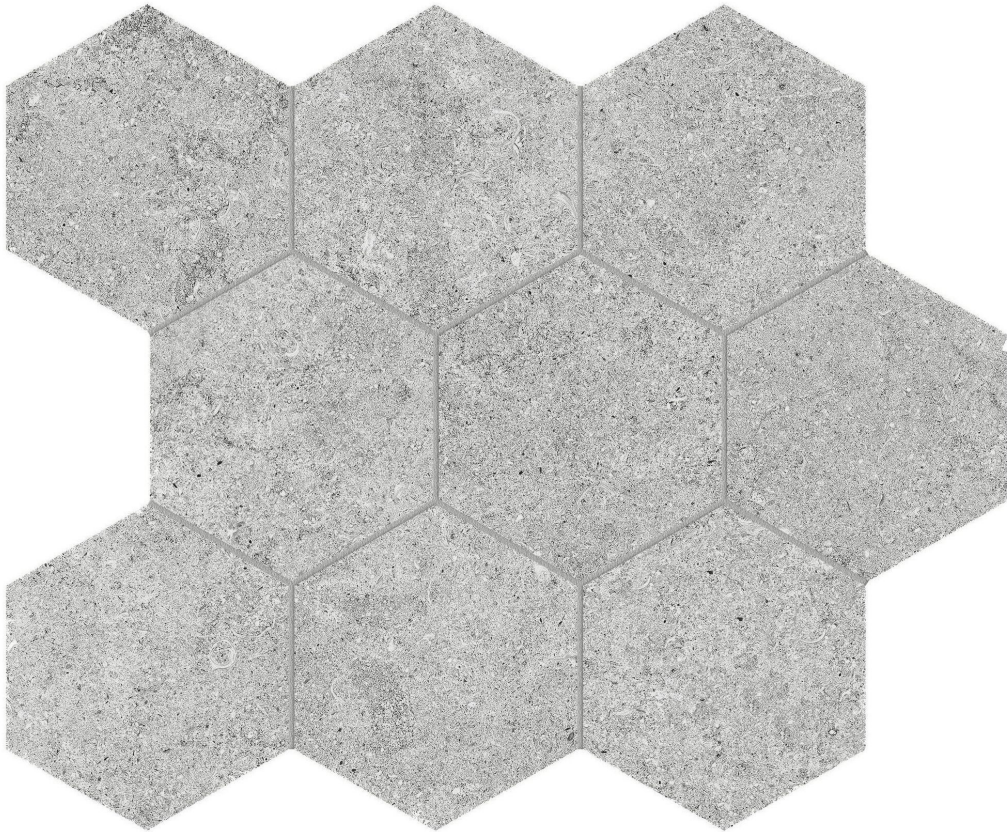

PRODUCT

LITHOFORM 4\" HEX CROSSCUT TWILIGHT

10.5"x12" | Porcelain | Tile

TECHNICAL DATA

CODE: AC8510-00340

NAME: Lithoform 4" Hex Crosscut Twilight

SERIES: Lithoform

SIZE: 10.5"x12"

FINISH: Organic Matte

LOOK: Stone Look

STYLE: Contemporary

SUITABLE FOR: Indoor| Outdoor

TPOLOGY: Porcelain

TYPE OF PIECE: Mosaic

USE: Floor and Wall

EDGE: Rectified