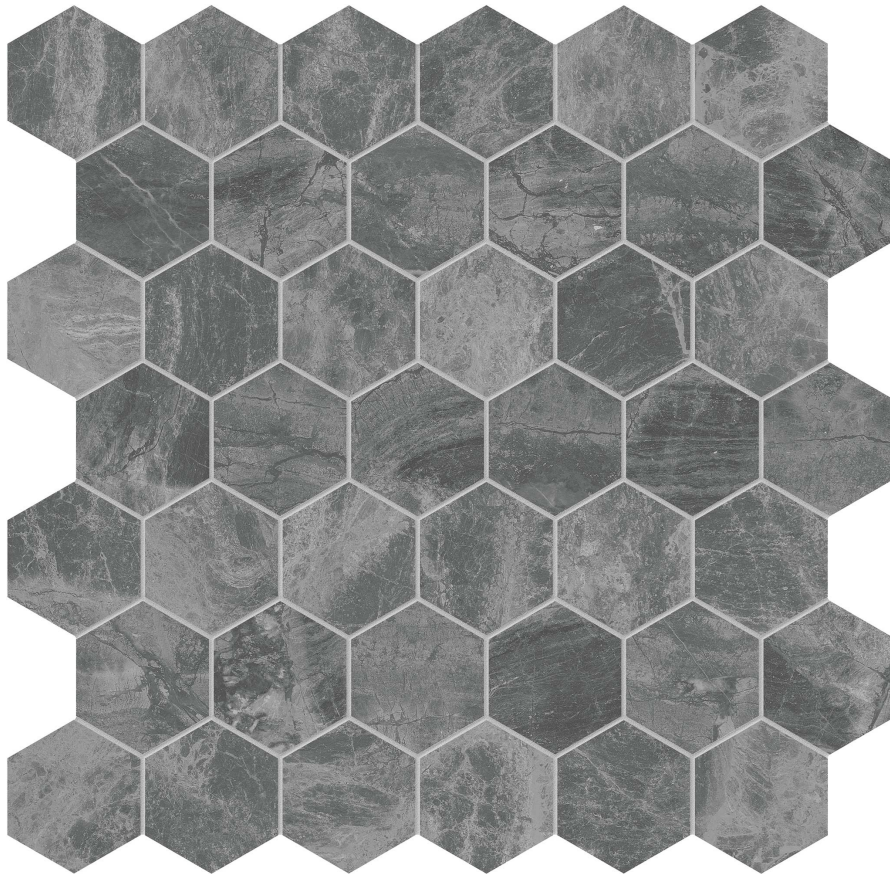

PRODUCT

GEMMA MYSTIQUE 2 HEXAGON MOSAIC

12"x12" | Marble | Stone

TECHNICAL DATA

CODE: AS5001-03050

NAME: Gemma Mystique 2 Hexagon Mosaic

SERIES: Gemma Mystique

SIZE: 12"x12"

FINISH: Brushed

MOSAIC TYPE: 2"x2"

SUITABLE FOR: Indoor|Shower

TPOLOGY: Marble

TYPE OF PIECE: Mosaic

USE: Floor and Wall

FAMILY: Stone

NOTES: Sheet size shown is approximate. Actual dimensions refer to individual mosaic chips.