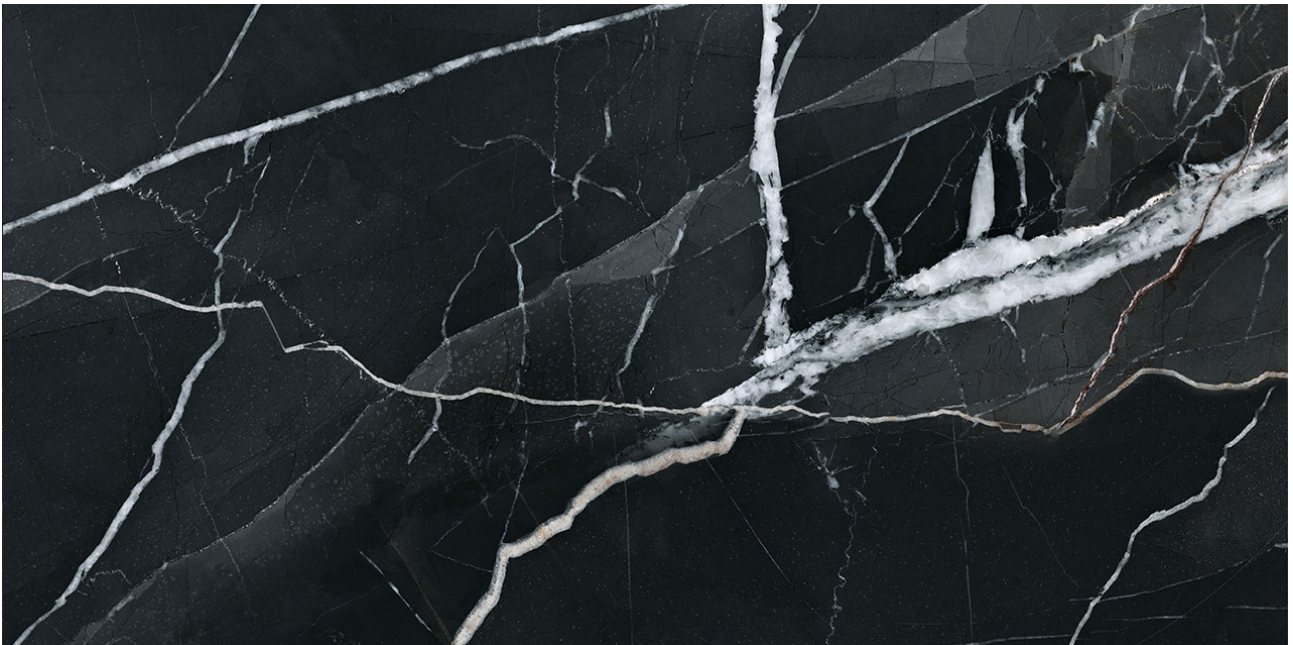

---

**PRODUCT**

**ROYAL STONWORKS 12X24 REGAL BLACK VEIN HONED**

---

12"x24" | Porcelain | Tile

**TECHNICAL DATA**

CODE: QUSW-RV-5H

NAME: Royal Stoneworks 12X24 Regal Black Vein Honed

SERIES: Royal Stoneworks

SIZE: 12"x24"

FINISH: Honed

LOOK: Stone Look

FROST RESISTANCE: Yes

STYLE: Contemporary

SUITABLE FOR: Indoor|Shower

TYPOLOGY: Porcelain