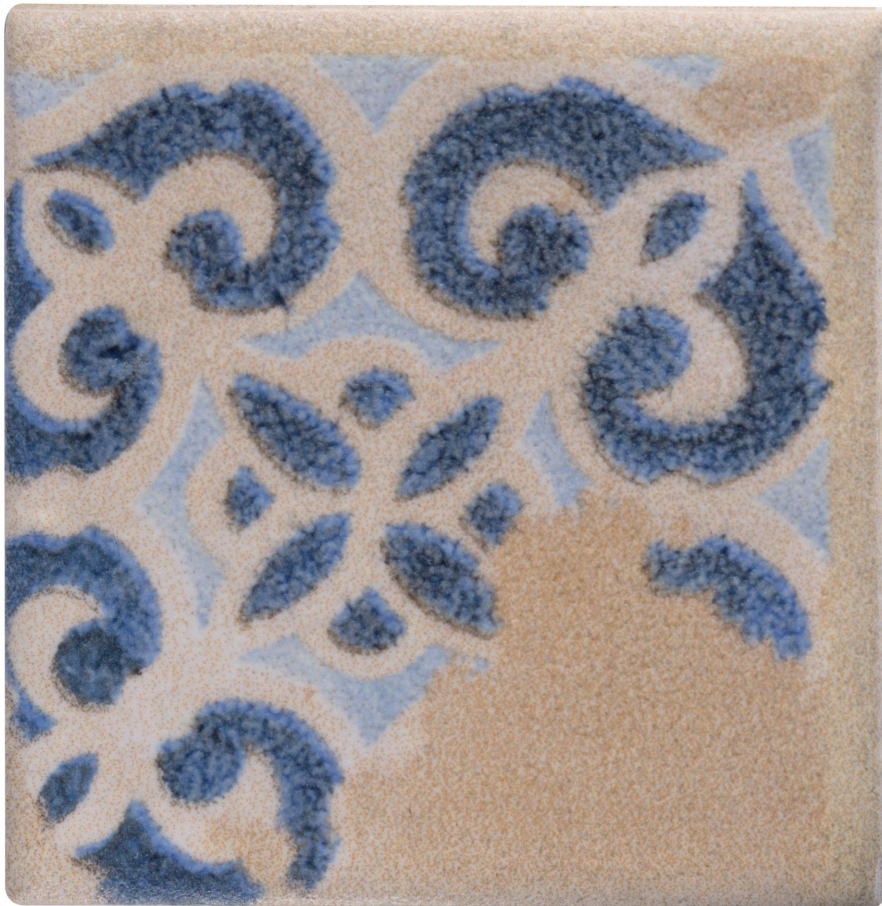

---

**PRODUCT**  
**TUSCANY 1.5X1.5 TACO BOURTON**

---

1.5"x1.5" | Extruded Porcelain | Tile

**TECHNICAL DATA**

CODE: QUTC-BO-TACO

NAME: Tuscany 1.5x1.5 Taco Bourton

SERIES: Tuscany

SIZE: 1.5"x1.5"

FINISH: Matt

LOOK: Terracotta

FROST RESISTANCE: Yes

PEI: 4

SUITABLE FOR: Indoor| Outdoor| Pool

TYPOLOGY: Extruded Porcelain

TYPE OF PIECE: Field Tile

USE: Floor and Wall

FAMILY: Tile

NOTES: Bourton decors can be paired with Dune field tiles for a coordinated look.

**PACKING**

Size	Product type	BOX			PALLET		
		pcs	sqft	lb	boxes	sqft	lb
1.5"x1.5"	Field Tile	120			112		