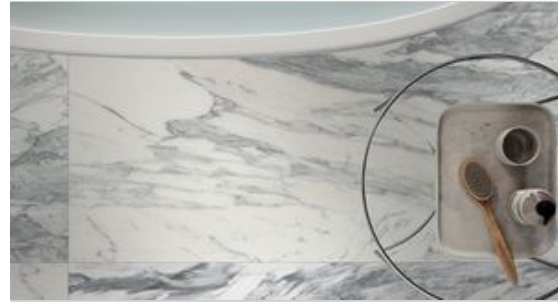

---

**PRODUCT**  
**ROYAL STONEWORKS 24X48 REGAL WHITE VEIN**  
**POLISHED**

---

24"x48" | Porcelain | Tile

ROOM SCENES

**TECHNICAL DATA**

CODE: QUSW-RW-6P

NAME: Royal Stoneworks 24X48 Regal White Vein Polished

SERIES: Royal Stoneworks

SIZE: 24"x48"

FINISH: Polished

LOOK: Stone Look

FROST RESISTANCE: Yes

SHADE VARIATION: V3

STYLE: Contemporary

SUITABLE FOR: Indoor|Shower