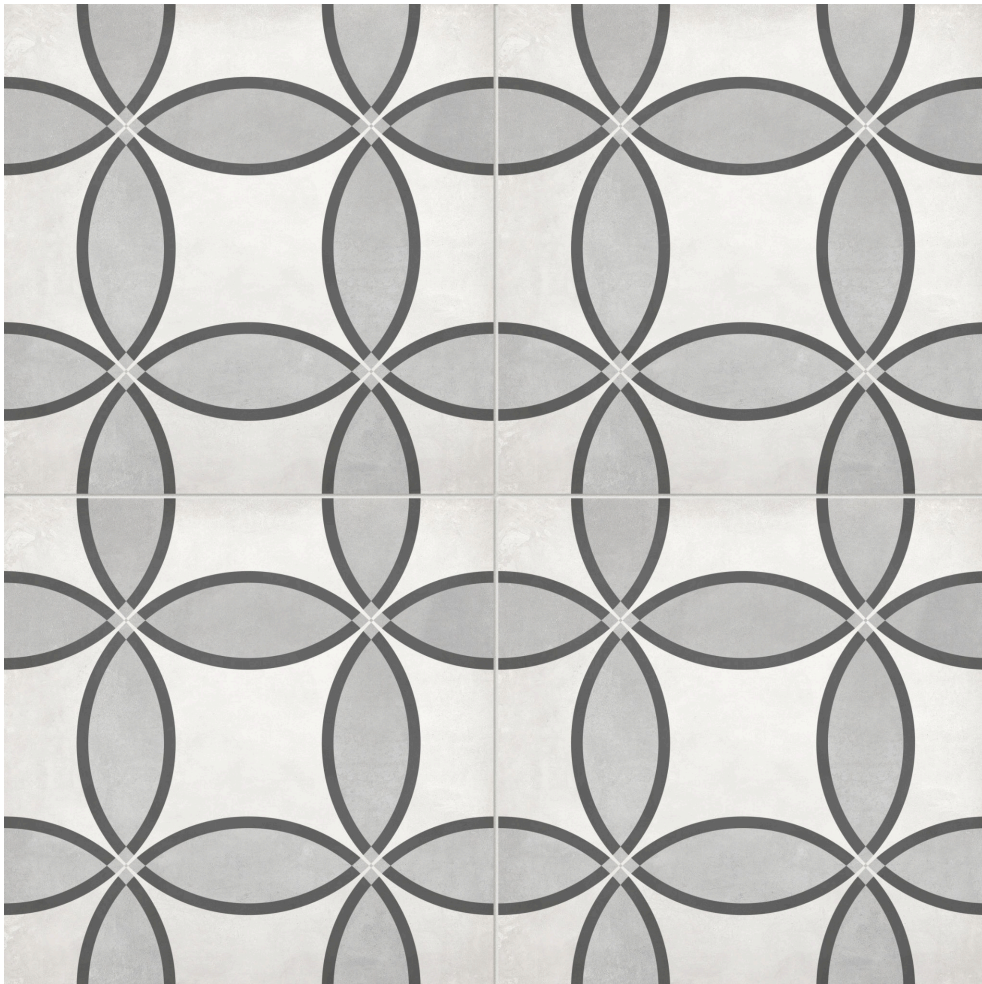

PRODUCT
FORM 8X8 ICE ZENITH

8"x8" | Pressed Glazed Porcelain | Tile

TECHNICAL DATA

CODE: AC4500-07550

NAME: Form 8x8 Ice Zenith

SERIES: Form AC

SIZE: 8"x8"

FINISH: Matte

LOOK: Patterned Tiles

FROST RESISTANCE: Yes

PEI: 4

SHADE VARIATION: V2/V3/V4

SUITABLE FOR: Indoor| Outdoor

TYPOLOGY: Pressed Glazed Porcelain

TYPE OF PIECE: Field Tile

USE: Floor and Wall