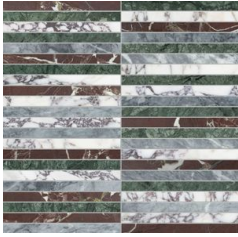

Utopio Hydros Dove Mosaic
10.5"x11.9" | Natural Stone

Utopio Hydros Blush Mosaic
10.5"x11.9" | Natural Stone

Utopio .5x6 Stacked Polar Mosaic
11.65"x11.8" | Natural Stone

Utopio .5x6 Stacked Terra Mosaic
11.65"x11.8" | Natural Stone