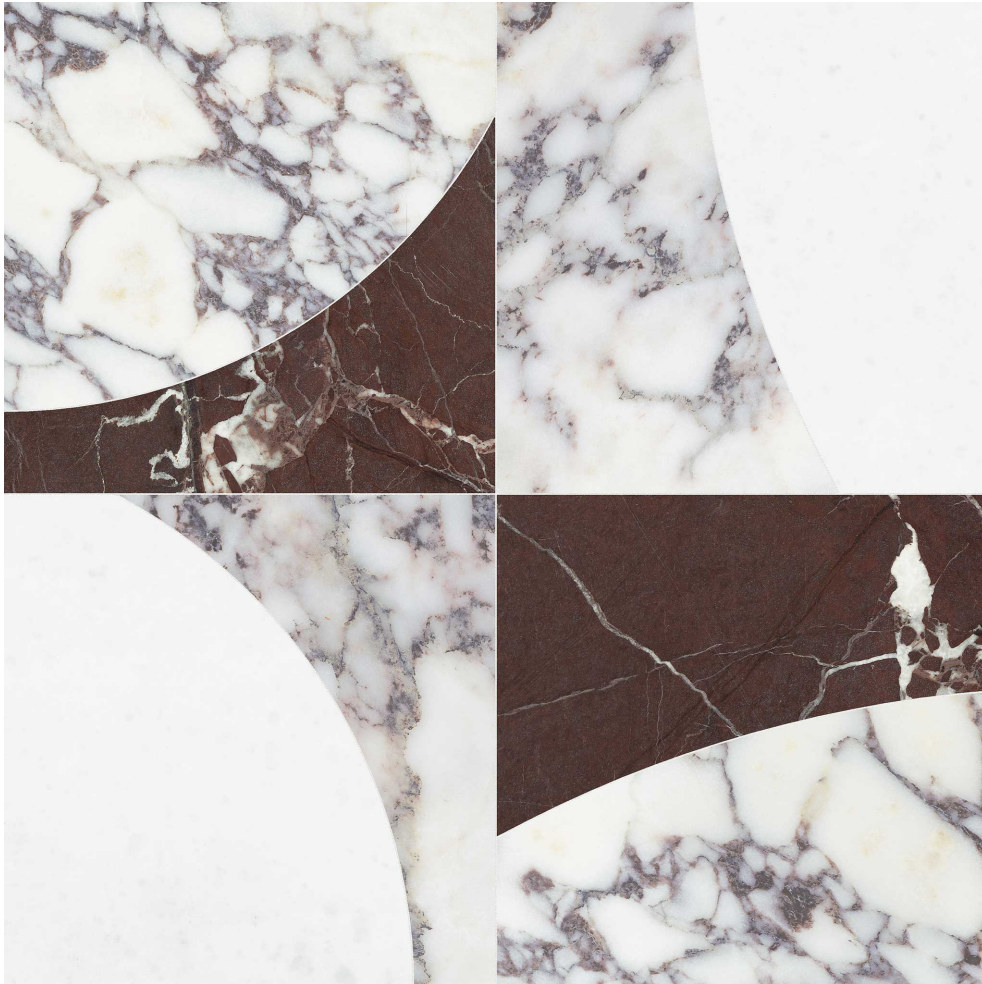

PRODUCT
UTOPIO ECLYPSE ORCHID MOSAIC

11.9"x11.9" | Natural Stone | Stone

TECHNICAL DATA

CODE: AS5001-04100

NAME: Utopio Eclipse Orchid Mosaic

SERIES: Utopio

SIZE: 11.9"x11.9"

FINISH: Honed w/ Polished

SUITABLE FOR: Indoor|Shower

TPOLOGY: Natural Stone

TYPE OF PIECE: Mosaic

USE: Floor and Wall

FAMILY: Stone

NOTES: Mosaic sheet sizes are nominal and may vary slightly due to standard manufacturing tolerances.