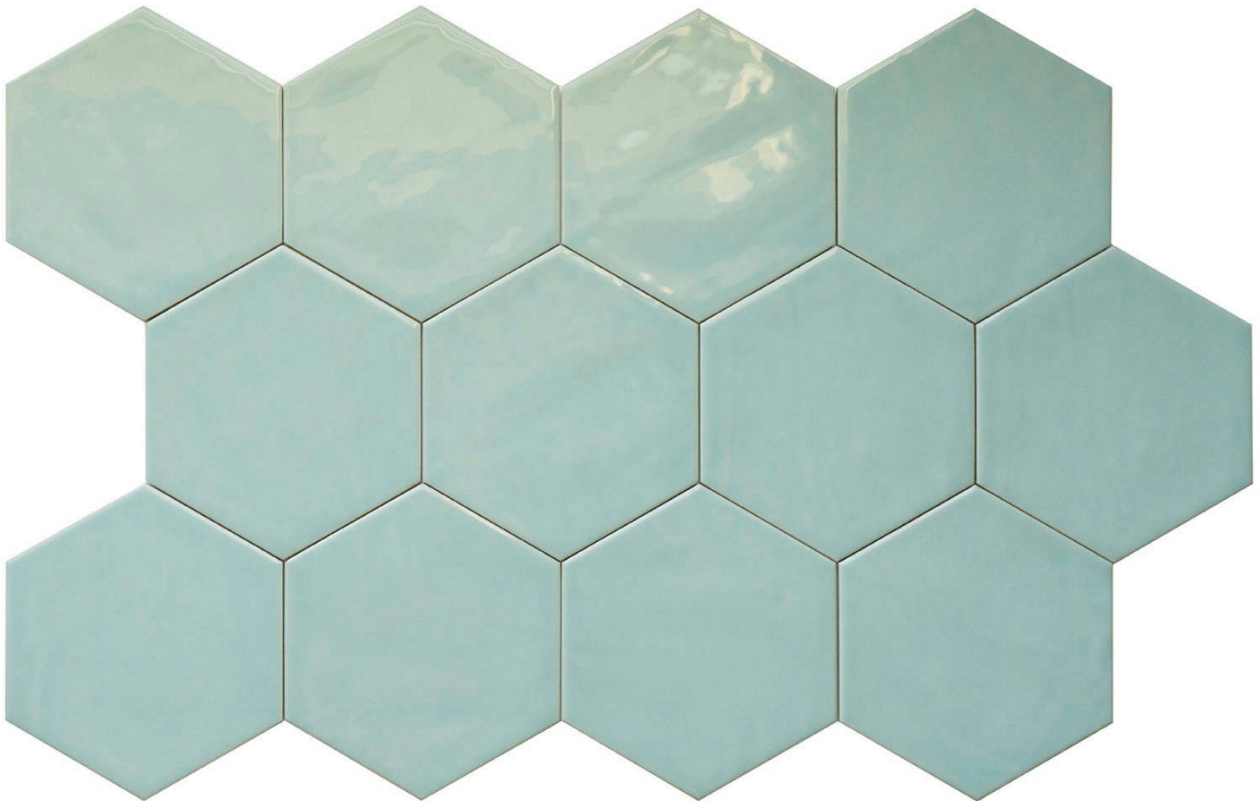

PRODUCT
RONDA 5.5X6.3" MINT HEXAGON

5.5"x6.3" | Porcelain | Tile

TECHNICAL DATA

CODE: QURN-MI-1
NAME: Ronda 5.5X6.3" Mint Hexagon
SERIES: Ronda
SIZE: 5.5"x6.3"
FINISH: Gloss
LOOK: Hand-crafted
FROST RESISTANCE: Yes
PEI: 3
SHADE VARIATION: V1
STYLE: Traditional
SUITABLE FOR: Backsplash|Indoor|Outdoor|Pool|Shower
TYPOLOGY: Porcelain
TYPE OF PIECE: Field Tile
USE: Floor and Wall
FAMILY: Tile