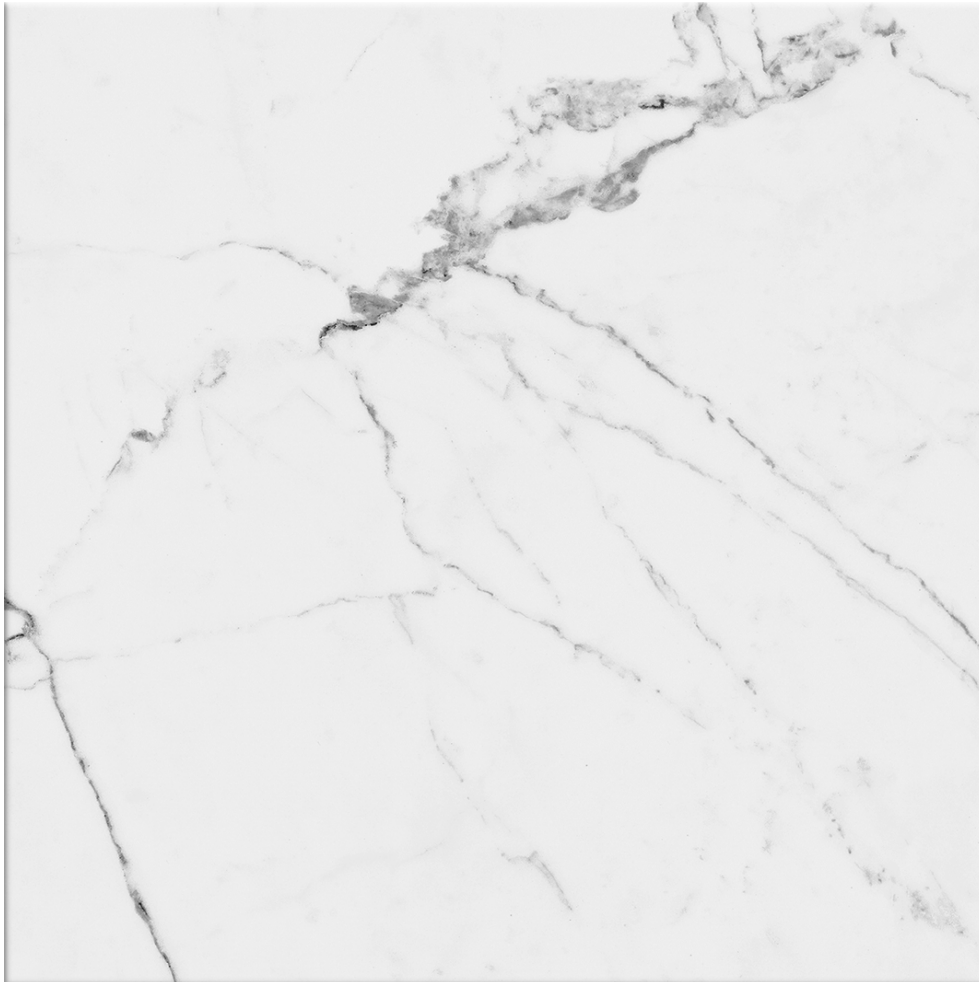

---

**PRODUCT**  
**OBSESSION 10X10 STATUARIO**

---

10"x10" | Glazed Porcelain | Tile

ROOM SCENES

**TECHNICAL DATA**

CODE: QUOB-ST-3  
NAME: Obsession 10x10 Statuario  
SERIES: Obsession  
SIZE: 10"x10"  
FINISH: Matt  
LOOK: Marble Look  
FROST RESISTANCE: Yes  
PEI: 4  
SHADE VARIATION: V1  
STYLE: Classic  
SUITABLE FOR: Backsplash|Indoor|Shower  
TYPOLOGY: Glazed Porcelain  
TYPE OF PIECE: Field Tile  
USE: Floor and Wall  
BREAKING STRENGTH:  $\geq 1300$  N  
CHEMICAL RESISTANCE: GA GLA GHA  
DCOF:  $> 0.42$   
FAMILY: Tile  
MOHS: 6  
R VALUE: R9  
STAIN RESISTANCE: 5  
THICKNESS: 9 mm  
NOTES: 22 graphic variations