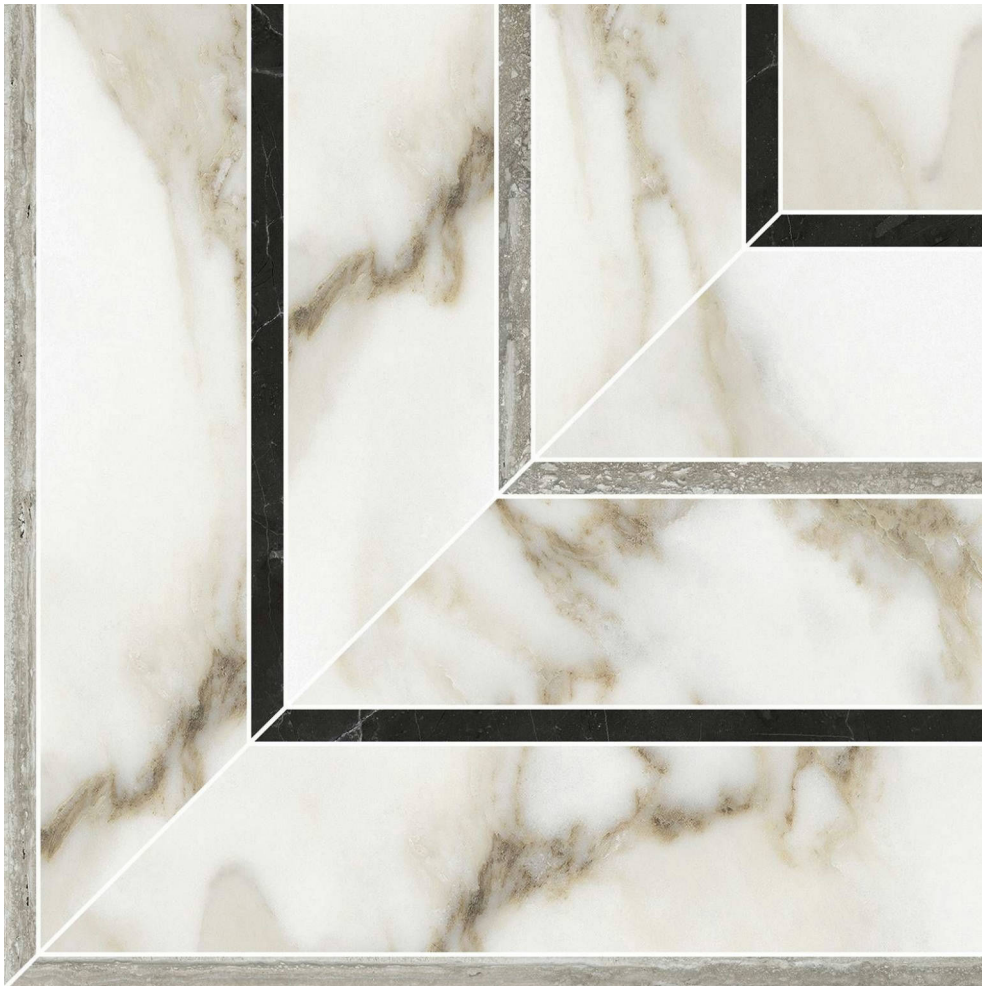

PRODUCT

AMALFI CALACATTA HONED PICCO MOSAIC

8"x8" | Glazed Porcelain | Tile

TECHNICAL DATA

CODE: QULX-AM-M4H
NAME: Amalfi Calacatta Honed Picco Mosaic
SERIES: Luxury
SIZE: 8"x8"
FINISH: Matt
LOOK: Marble Look
STYLE: Contemporary
SUITABLE FOR: Backsplash,Indoor,Shower
TYPOLOGY: Glazed Porcelain
TYPE OF PIECE: Field Tile
USE: Floor and Wall
EDGE: Rectified
FAMILY: Tile
RECTIFIED: Yes