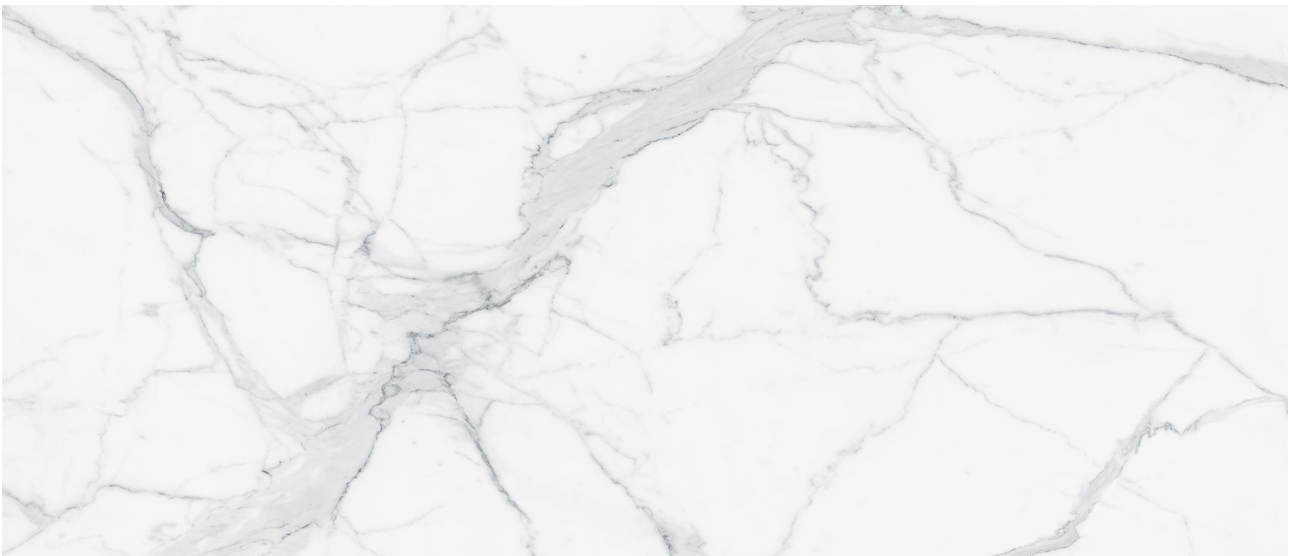

# ROYAL STONEWORKS 48X110 GRANDVEIN WHITE HONED

---

48"x110" | Sintered Slab | Tile

**TECHNICAL DATA**

CODE: QUSW-GV-2H

NAME: Royal Stoneworks 48X110 Grandvein White Honed

SERIES: Royal Stoneworks

SIZE: 48"x110"

FINISH: Honed

LOOK: Stone Look

FROST RESISTANCE: Yes

SHADE VARIATION: V3

STYLE: Contemporary

SUITABLE FOR: Indoor|Shower

TPOLOGY: Sintered Slab

TYPE OF PIECE: Field Tile