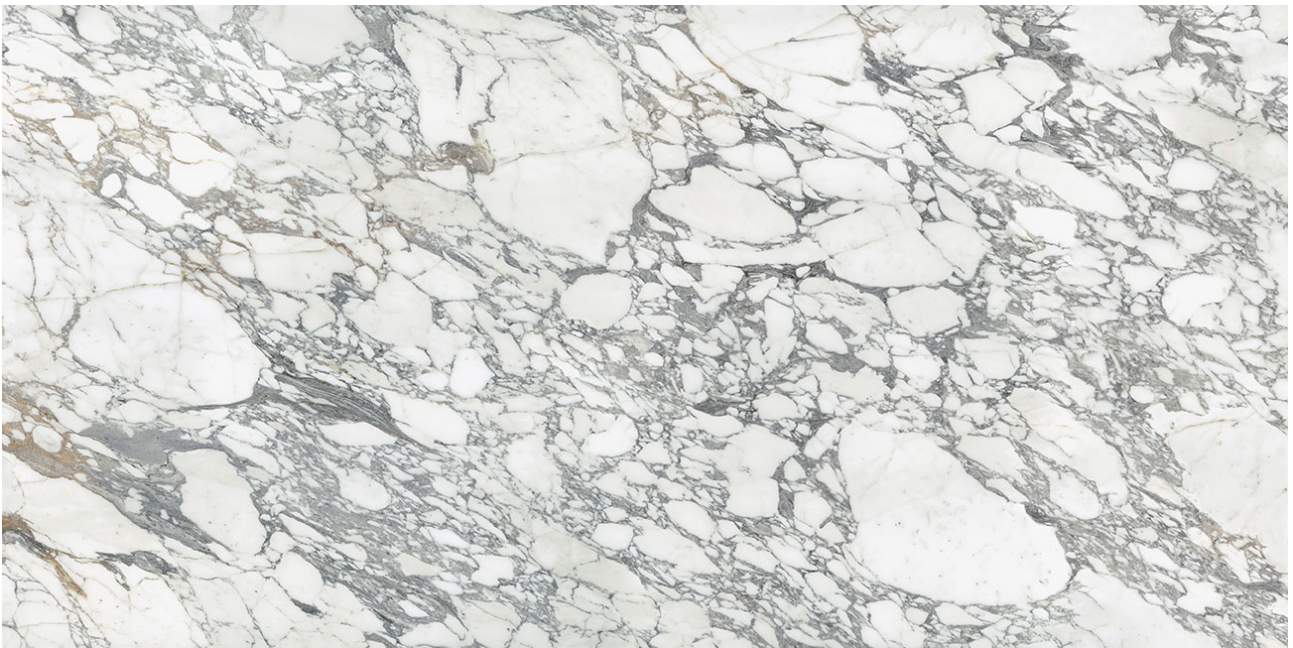

PRODUCT

ROYAL STONEWORKS 63X126 ITALIAN ARABESCATO

HONED

63"x126" | Sintered Slab | Tile

TECHNICAL DATA

CODE: QUSW-IA-1H

NAME: Royal Stoneworks 63X126 Italian Arabescato Honed

SERIES: Royal Stoneworks

SIZE: 63"x126"

FINISH: Honed

LOOK: Stone Look

FROST RESISTANCE: Yes

SHADE VARIATION: V3

STYLE: Contemporary

SUITABLE FOR: Indoor|Shower

TPOLOGY: Sintered Slab