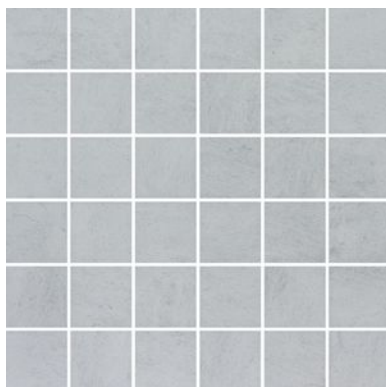

SERIES CINQ

| Glazed Porcelain | Pressed Glazed Porcelain | Concrete

Contemporary tiles in a palette of earthy colors.

PRODUCTS

Cinq 13x13 Black
13"x13" | Pressed Glazed Porcelain

Cinq 13x13 Grey
13"x13" | Pressed Glazed Porcelain

Cinq 13x13 White
13"x13" | Pressed Glazed Porcelain

Cinq 2x2 Black
12"x12" | Glazed Porcelain

Cinq 2x2 Grey
12"x12" | Glazed Porcelain

Cinq 2x2 White
12"x12" | Glazed Porcelain

Cinq 8x10 Black
8"x10" | Pressed Glazed Porcelain

Cinq 8x10 Grey
8"x10" | Pressed Glazed Porcelain

Cinq 8x10 White
8"x10" | Pressed Glazed Porcelain

Cinq 3x8 Black Bullnose
3"x8" | Glazed Porcelain

Cinq 3x8 Grey Bullnose
3"x8" | Glazed Porcelain

Cinq 3x8 White Bullnose
3"x8" | Glazed Porcelain