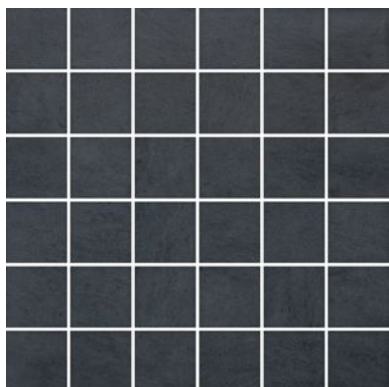

SERIES CINQ

| Glazed Porcelain | Pressed Glazed Porcelain | Concrete

Contemporary tiles in a palette of earthy colors.

PRODUCTS

Cinq 13x13 Black
13"x13" | Pressed Glazed Porcelain

Cinq 13x13 Grey
13"x13" | Pressed Glazed Porcelain

Cinq 13x13 White
13"x13" | Pressed Glazed Porcelain

Cinq 2x2 Black
12"x12" | Glazed Porcelain

Cinq 2x2 Grey
12"x12" | Glazed Porcelain

Cinq 2x2 White
12"x12" | Glazed Porcelain

Cinq 8x10 Black
8"x10" | Pressed Glazed Porcelain

Cinq 8x10 Grey
8"x10" | Pressed Glazed Porcelain

Cinq 8x10 White
8"x10" | Pressed Glazed Porcelain

Cinq 3x8 Black Bullnose
3"x8" | Glazed Porcelain

Cinq 3x8 Grey Bullnose
3"x8" | Glazed Porcelain

Cinq 3x8 White Bullnose
3"x8" | Glazed Porcelain