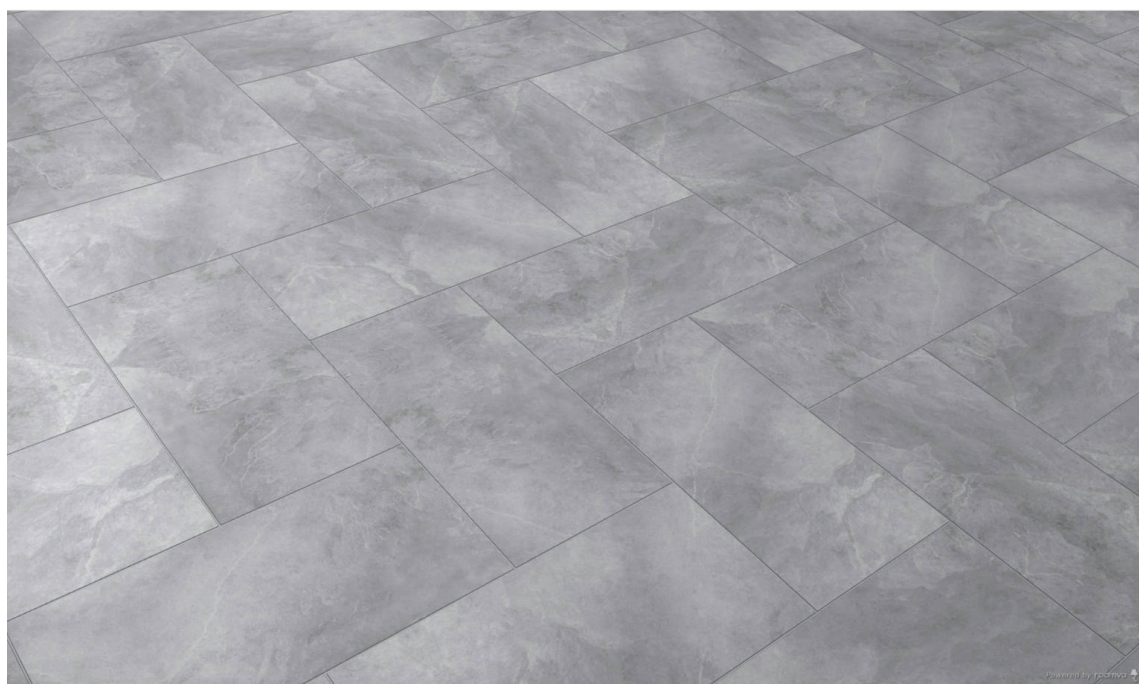

Ravello Light Grey 3X12 SB
3"x12" | Porcelain

Ravello Sand 3X12 SB
3"x12" | Porcelain

Ravello White 3X12 SB
3"x12" | Porcelain

ROOM SCENES

Size	Product type	BOX			PALLET		
		pcs	sqft	lb	boxes	sqft	lb
12"x24"							
3"x3"							
3"x12"							