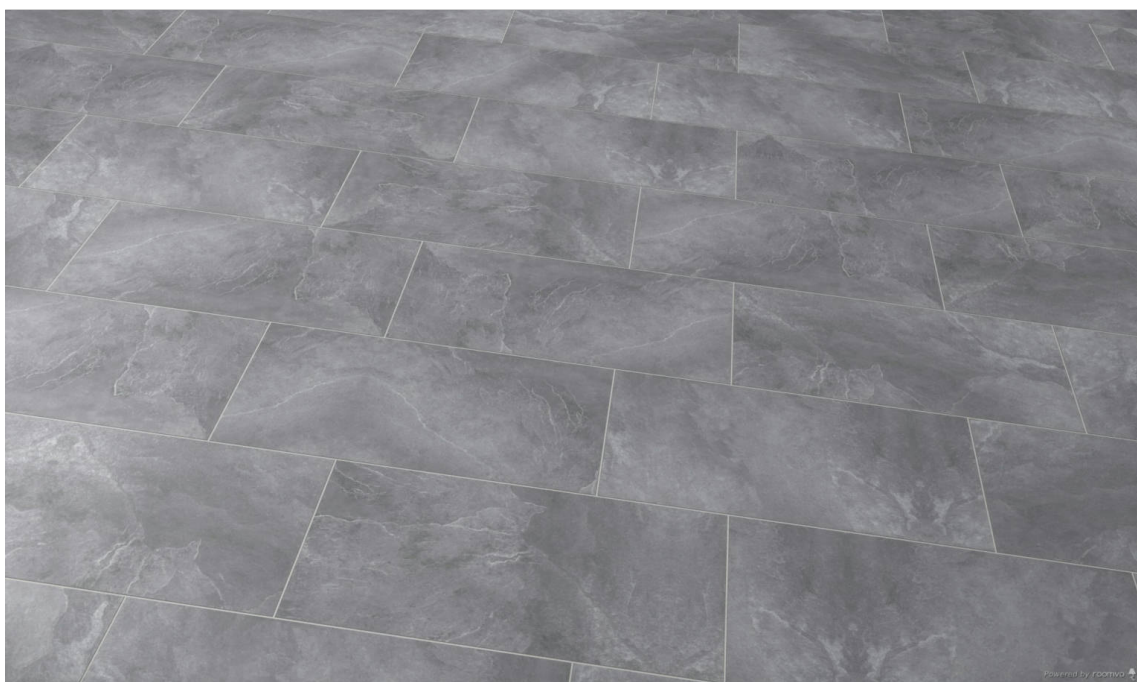

Ravello Light Grey 3X12 SB
3"x12" | Porcelain

Ravello Sand 3X12 SB
3"x12" | Porcelain

Ravello White 3X12 SB
3"x12" | Porcelain

ROOM SCENES

Size	Product type	BOX			PALLET		
		pcs	sqft	lb	boxes	sqft	lb
12"x24"							
3"x3"							
3"x12"							