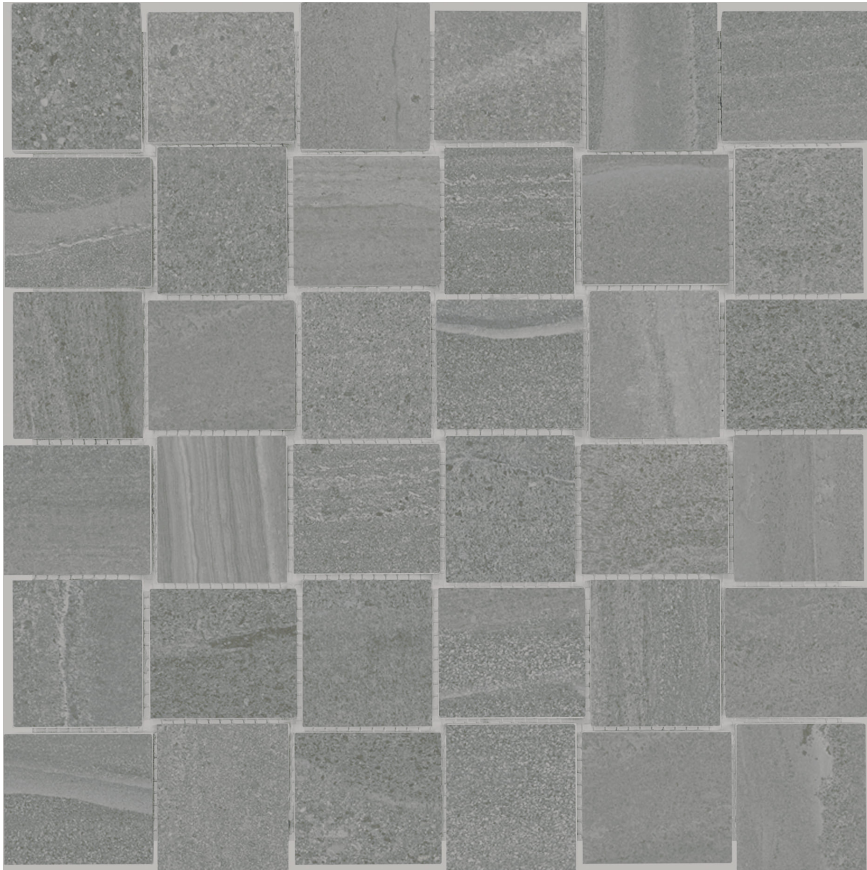

PRODUCT
DAVENPORT 2X2 MICA

12"x12" | Pressed Glazed Porcelain | Tile

TECHNICAL DATA

CODE: AC4501-00810
NAME: Davenport 2x2 Mica
SERIES: Davenport
SIZE: 12"x12"
FINISH: Matte
LOOK: Stone Look
FROST RESISTANCE: Yes
PEI: 4
SHADE VARIATION: V3
SUITABLE FOR: Indoor| Outdoor
TYPOLOGY: Pressed Glazed Porcelain
TYPE OF PIECE: Mosaic
USE: Floor and Wall
BREAKING STRENGTH: $\geq 350 \geq 1500$
CHEMICAL RESISTANCE: CLASS B/CLASS A
DCOF: ≥ 0.50
FAMILY: Tile
THICKNESS: 8.4mm
NOTES: This product is special order and cannot be cancelled, returned, or refunded.