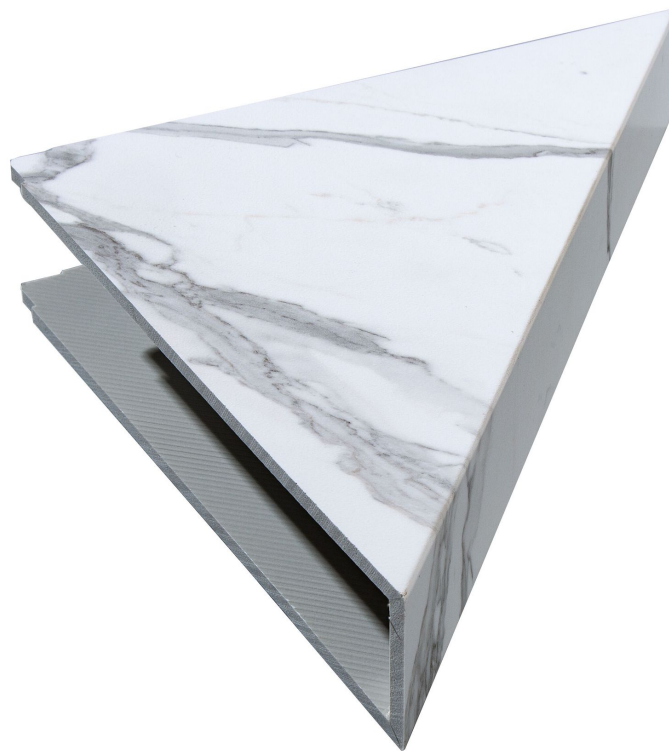

PRODUCT

CARRARA MARBLE SHOWER SHELF 14.56X7.12X2

14.5"x12"x2" | SPC | Waterproof Wall and Floor Covering

DETAILS

TECHNICAL DATA

CODE: LC53710
NAME: Carrara Marble Shower Shelf 14.56x7.12x2
SERIES: Carrara Marble
SIZE: 14.5"x12"x2"
FINISH: Matt
LOOK: Stone Look
STYLE: Contemporary
SUITABLE FOR: Shower|Indoor
TPOLOGY: SPC
TYPE OF PIECE: Accessories
TPOLOGY: Signature Shower Tile
USE: Wall only
CLICK SYSTEM: Lico Fast Click
EDGE: Beveled Edge
COMMERCIAL WARRANTY: 10 Year
TOTAL THICKNESS: 5.0 mm
FAMILY: Waterproof Wall and Floor Covering