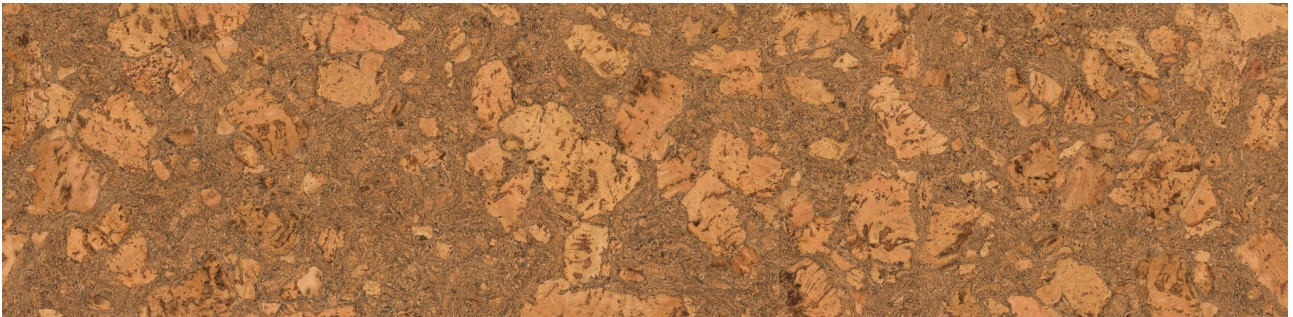

PRODUCT
CORK CLICK CAPRI

12"x48,6" | HDF | Waterproof Flooring

DETAILS

ROOM SCENES

TECHNICAL DATA

CODE: LCCORK202009
NAME: Cork Click Capri
SERIES: True Earth Cork Click
SIZE: 12"x48,6"
FINISH: Matt
LOOK: Wood Look
STYLE: Contemporary
SUITABLE FOR: Indoor
TYPOLOGY: HDF
TYPE OF PIECE: Field Tile
USE: Floor only
CLICK SYSTEM: UNICLIC system
CORE BOARD THICKNESS: 7 mm
PAD THICKNESS: 1 mm
PAD TYPE: Cork Underlayment
COMMERCIAL WARRANTY: Class 33
RESIDENTIAL WARRANTY: Class 23
SURFACE TEXTURE: Cork
TOTAL THICKNESS: 10 mm
FAMILY: Waterproof Flooring
NOTES: These SKUs are special order and take approximately two weeks to deliver