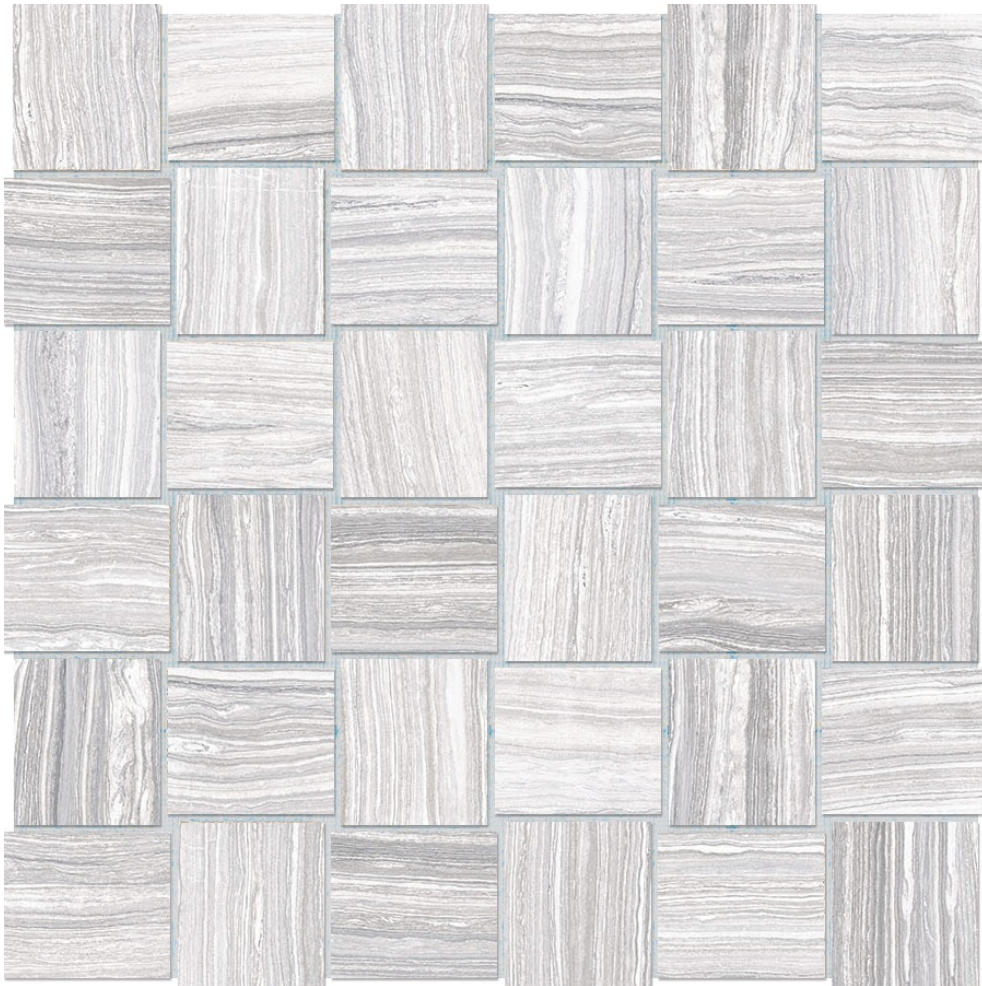

PRODUCT
2X2 ICE BASKETWEAVE

12"x12" | Glazed Porcelain | Tile

TECHNICAL DATA

CODE: AC4501-00840

NAME: 2x2 Ice Basketweave

SERIES: Eramosa

SIZE: 12"x12"

FINISH: Matt

LOOK: Marble Look

FROST RESISTANCE: Yes

MOSAIC TYPE: Mesh-Mounted

PEI: 4

STYLE: Contemporary

SUITABLE FOR: Indoor

TPOLOGY: Glazed Porcelain

TYPE OF PIECE: Mosaic