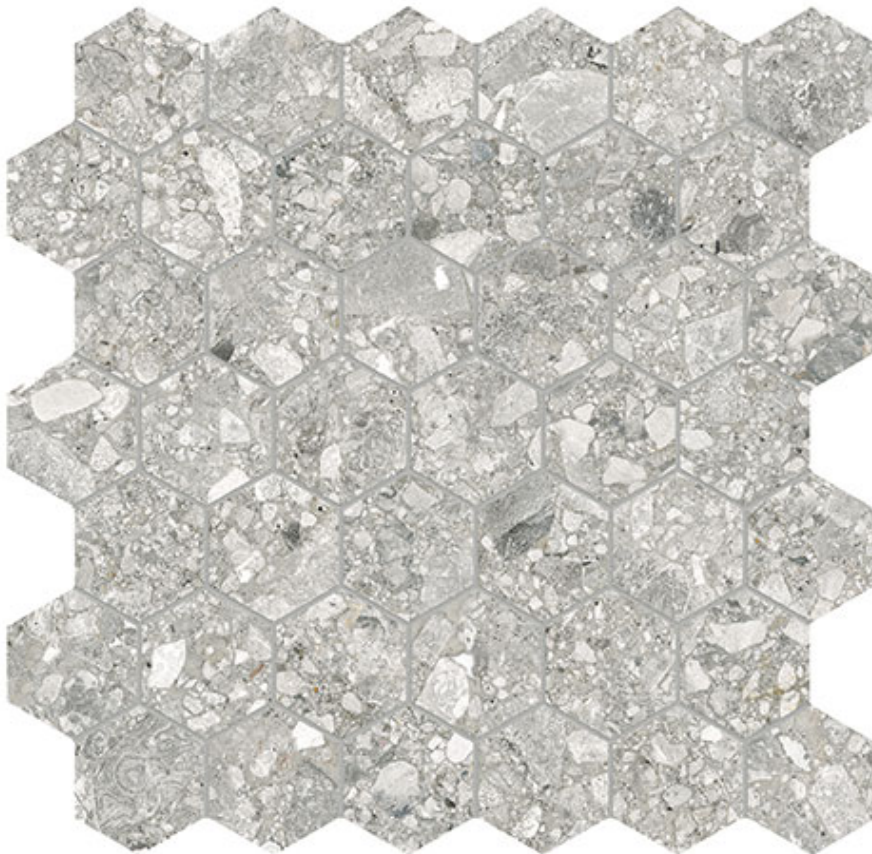

# ROYAL STONEWORKS 2\'' REGAL FOSSIL VEIN HEX

---

12"x12" | Porcelain | Tile

**TECHNICAL DATA**

CODE: QUSW-RF-HX

NAME: Royal Stoneworks 2" Regal Fossil Vein Hex

SERIES: Royal Stoneworks

SIZE: 12"x12"

FINISH: Matt

LOOK: Stone Look

MOSAIC TYPE: 2"x2"

SHADE VARIATION: V3

STYLE: Contemporary

SUITABLE FOR: Indoor|Shower

TPOLOGY: Porcelain

TYPE OF PIECE: Mosaic