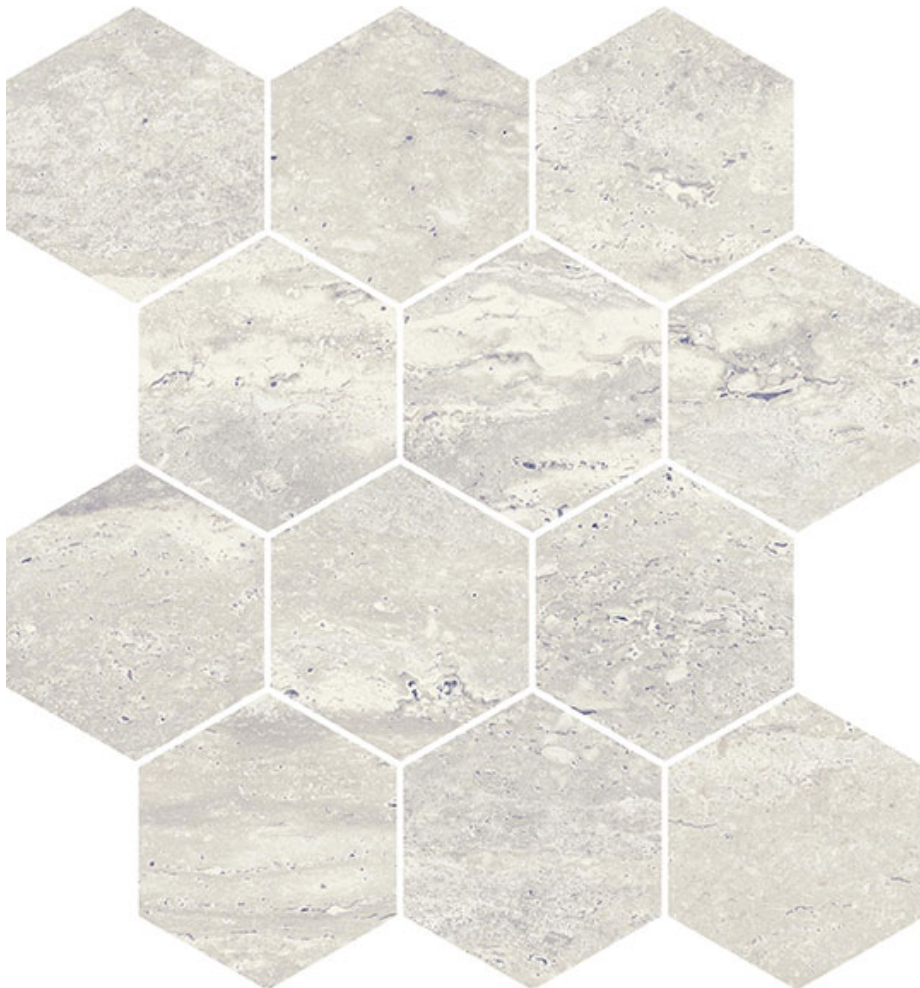

PRODUCT
SATURNIA 3X3 HEX ROMAN MATTE

9"x11" | Porcelain | Tile

GRAPHIC VARIETY

ROOM SCENES

TECHNICAL DATA

CODE: QUSA-RO-HM
NAME: Saturnia 3x3 Hex Roman Matte
SERIES: Saturnia
SIZE: 9"x11"
FINISH: Matt
LOOK: Marble Look
FROST RESISTANCE: Yes
MOSAIC TYPE: 3"x3"
STYLE: Contemporary
TYPOLOGY: Porcelain
TYPE OF PIECE: Mosaic
USE: Floor and Wall
EDGE: Rectified
CHEMICAL RESISTANCE: Not affected
DCOF: ≥ 0.42 Wet
FAMILY: Tile
STAIN RESISTANCE: Not affected
THICKNESS: 8
NOTES: Proudly made in the USA