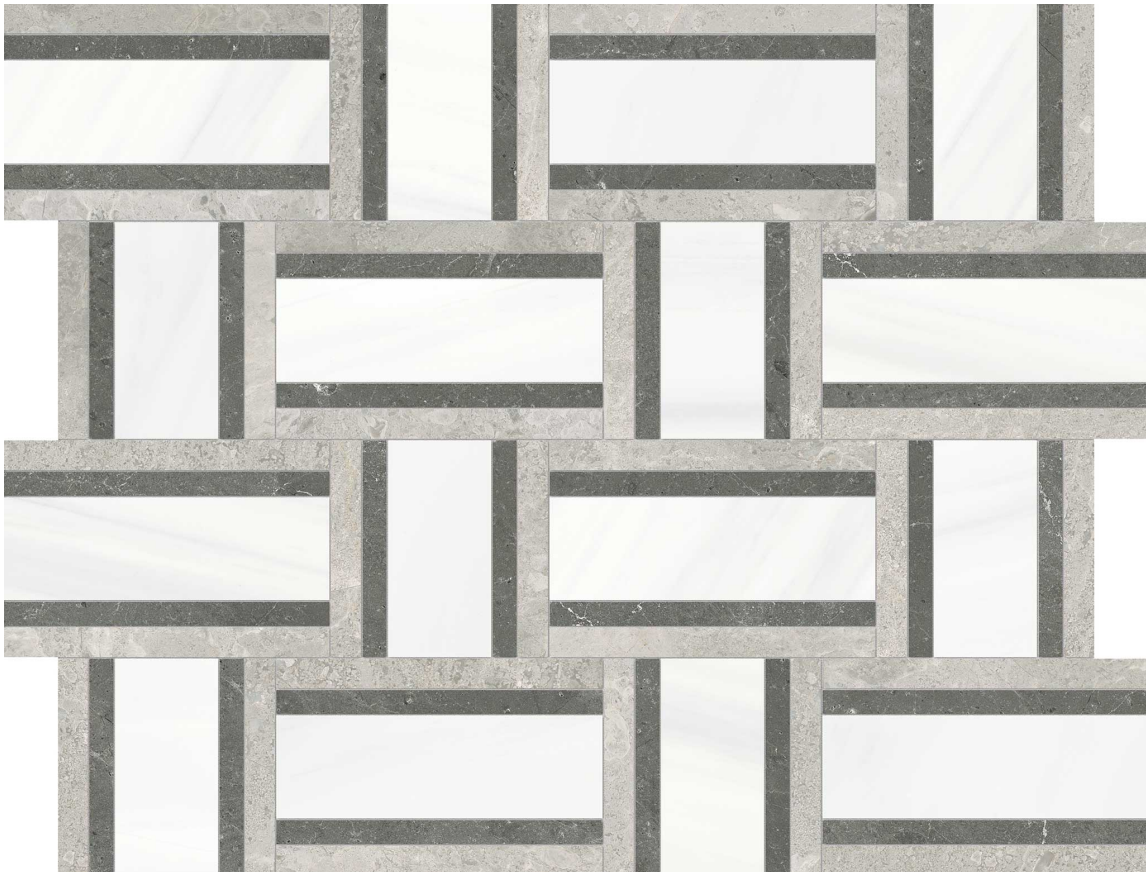

---

**PRODUCT**  
**UTOPIO CESTO MIST MOSAIC**

---

11.8"x14.75" | Natural Stone | Stone

**TECHNICAL DATA**

CODE: AS5001-04230

NAME: Utopio Cesto Mist Mosaic

SERIES: Utopio

SIZE: 11.8"x14.75"

FINISH: Polished & Honed

SUITABLE FOR: Indoor|Shower

TPOLOGY: Natural Stone

TYPE OF PIECE: Mosaic

USE: Floor and Wall

FAMILY: Stone

NOTES: Mosaic sheet sizes are nominal and may vary slightly due to standard manufacturing tolerances.