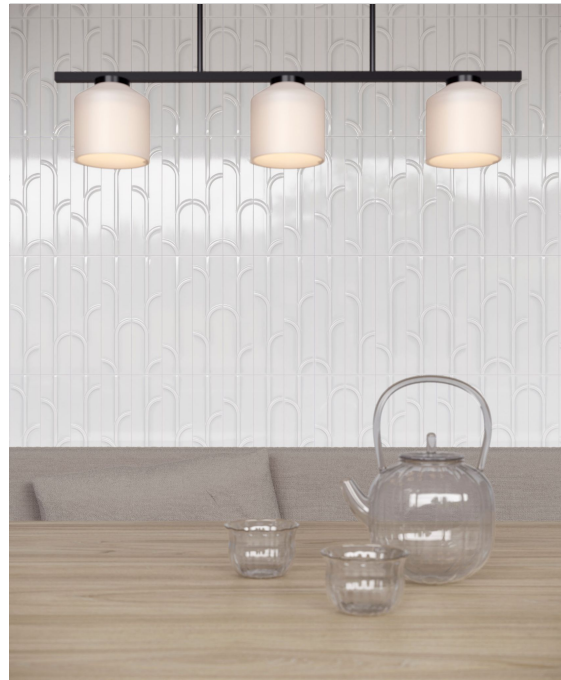

ROOM SCENES