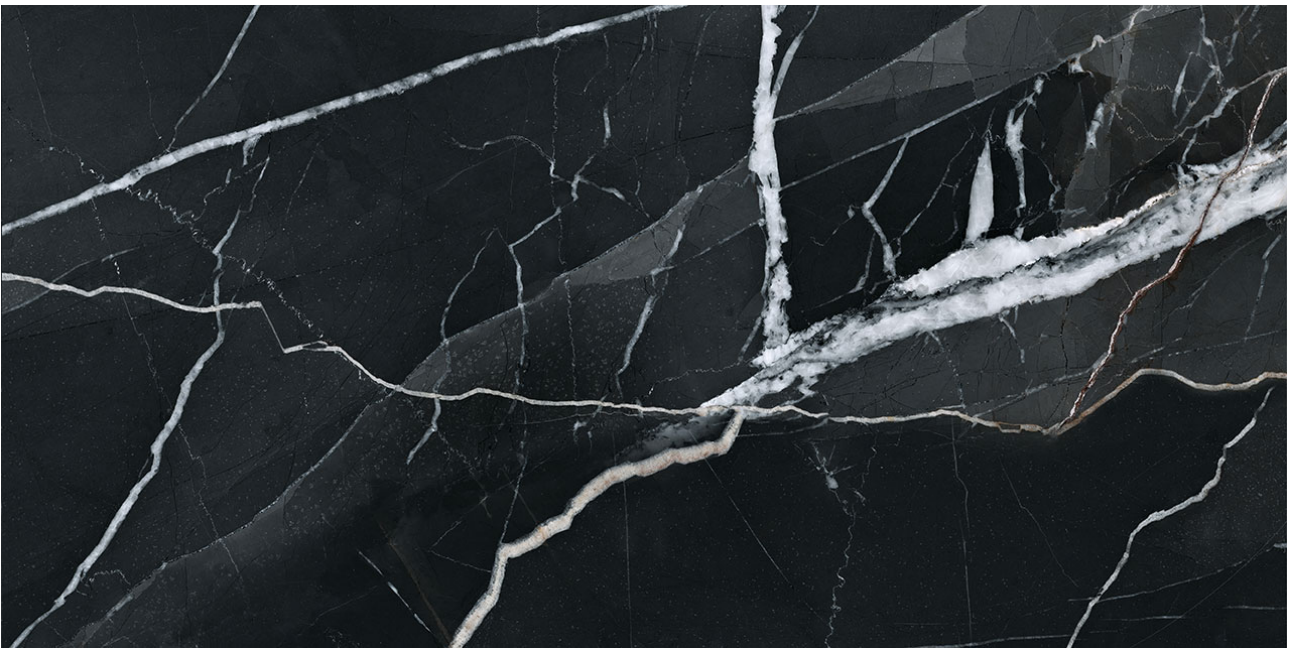

---

**PRODUCT**  
**ROYAL STONEWORKS 12X24 REGAL BLACK VEIN**  
**POLISHED**

---

12"x24" | Porcelain | Tile

**TECHNICAL DATA**

**CODE:** QUSW-RV-5P

**NAME:** Royal Stoneworks 12X24 Regal Black Vein Polished

**SERIES:** Royal Stoneworks

**SIZE:** 12"x24"

**FINISH:** Polished

**LOOK:** Stone Look

**FROST RESISTANCE:** Yes

**STYLE:** Contemporary

**SUITABLE FOR:** Indoor|Shower

**TYPOLOGY:** Porcelain