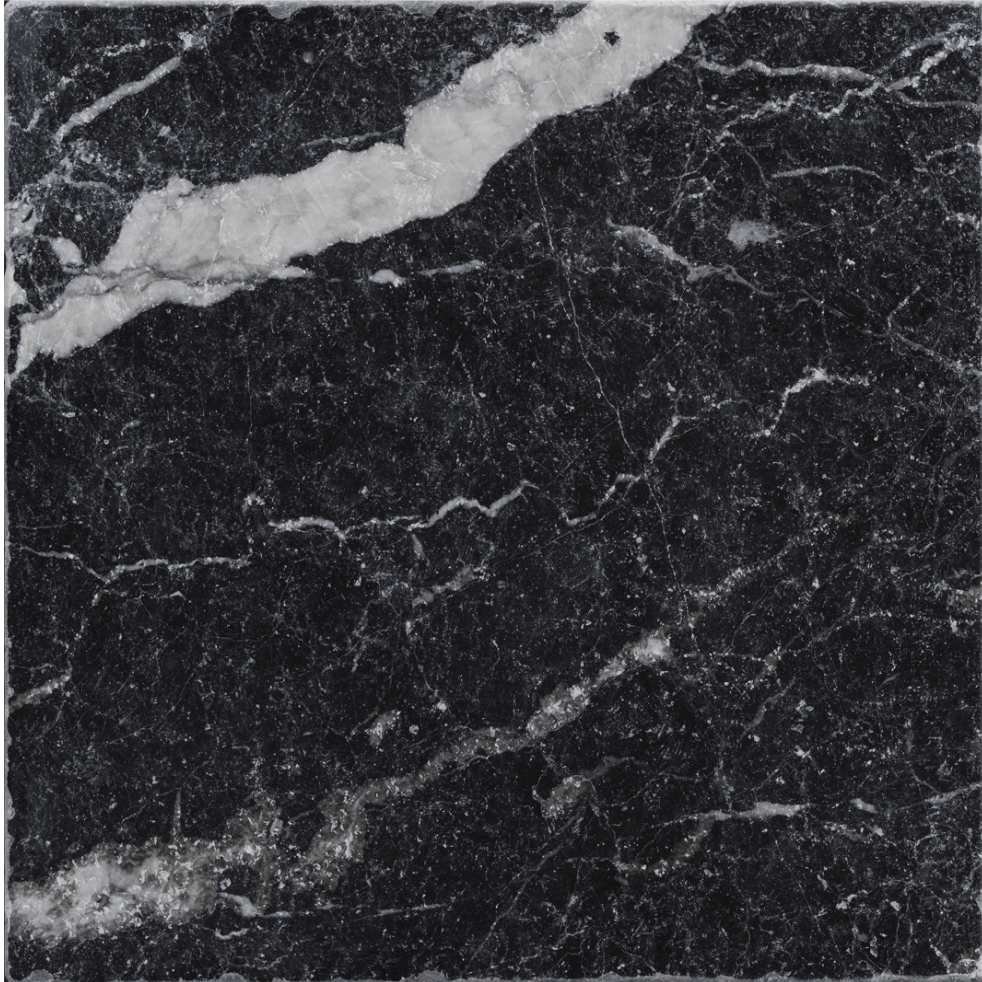

PRODUCT
OBSESSION 10X10 NERO

10"x10" | Glazed Porcelain | Tile

ROOM SCENES

TECHNICAL DATA

CODE: QUOB-NE-3
NAME: Obsession 10x10 Nero
SERIES: Obsession
SIZE: 10"x10"
FINISH: Matt
LOOK: Marble Look
FROST RESISTANCE: Yes
PEI: 3
SHADE VARIATION: V1
STYLE: Classic
SUITABLE FOR: Backsplash|Indoor|Shower
TYPOLOGY: Glazed Porcelain
TYPE OF PIECE: Field Tile
USE: Floor and Wall
BREAKING STRENGTH: ≥ 1300 N
CHEMICAL RESISTANCE: GA GLA GHA
DCOF: > 0.42
FAMILY: Tile
MOHS: 6
R VALUE: R9
STAIN RESISTANCE: 5
THICKNESS: 9 mm
NOTES: 22 graphic variations