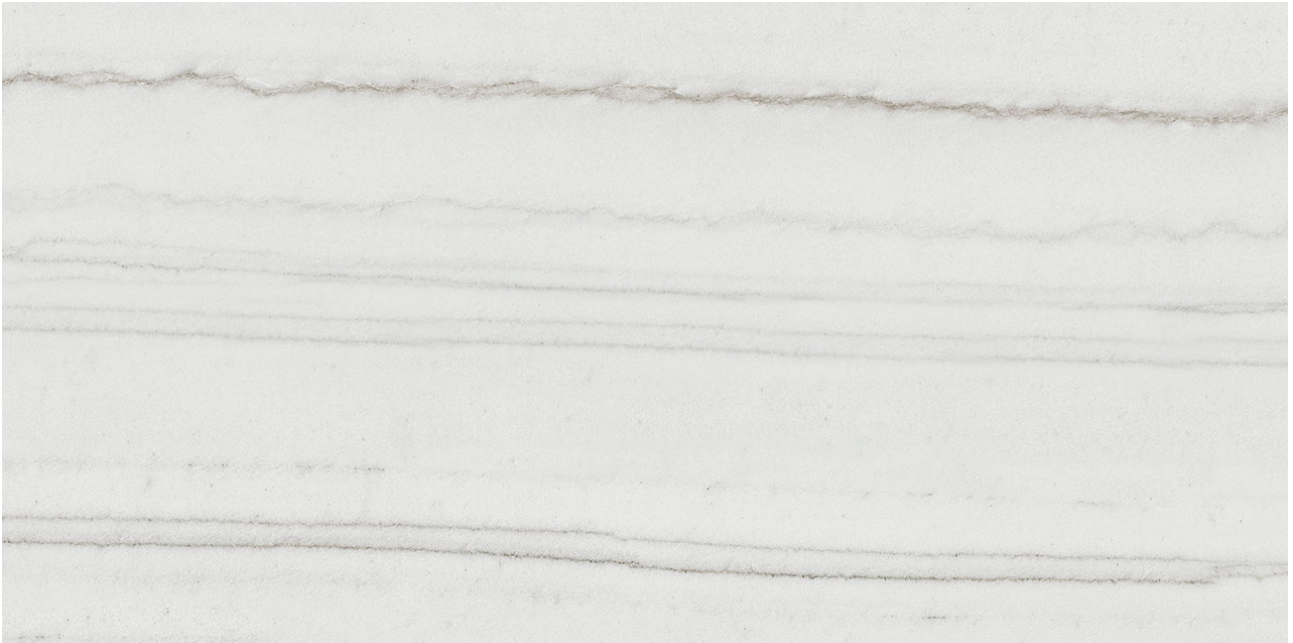

# ROYAL STONWORKS 12X24 TUSCAN WHITE VEIN HONED

---

12"x24" | Porcelain | Tile

**TECHNICAL DATA**

CODE: QUSW-TW-5H

NAME: Royal Stoneworks 12X24 Tuscan White Vein Honed

SERIES: Royal Stoneworks

SIZE: 12"x24"

FINISH: Honed

LOOK: Stone Look

FROST RESISTANCE: Yes

STYLE: Contemporary

SUITABLE FOR: Indoor|Shower

TYPOLOGY: Porcelain

TYPE OF PIECE: Field Tile

USE: Floor and Wall