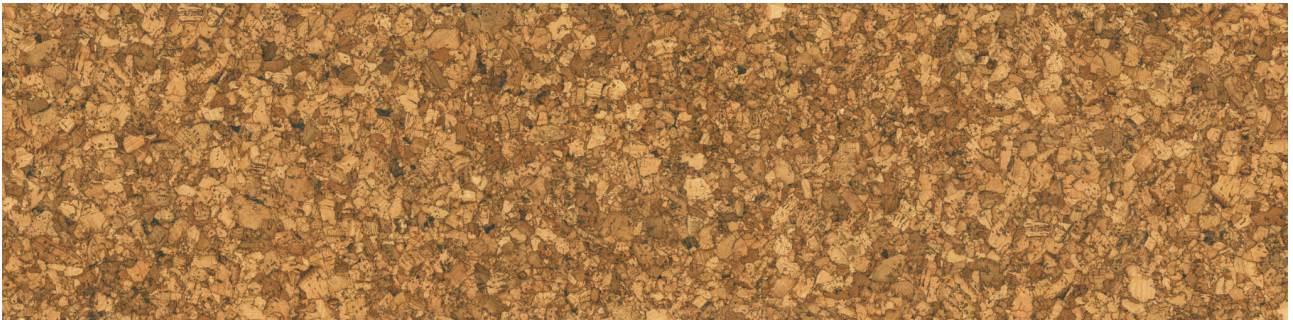

PRODUCT

CORK CLICK PICO

12"x48,6" | HDF | Waterproof Flooring

ROOM SCENES

TECHNICAL DATA

CODE: LCCORK202010
NAME: Cork Click Pico
SERIES: True Earth Cork Click
SIZE: 12"x48,6"
FINISH: Matt
LOOK: Wood Look
STYLE: Contemporary
SUITABLE FOR: Indoor
TYPOLOGY: HDF
TYPE OF PIECE: Field Tile
USE: Floor only
CLICK SYSTEM: UNICLIC system
CORE BOARD THICKNESS: 7 mm
PAD THICKNESS: 1 mm
PAD TYPE: Cork Underlayment
COMMERCIAL WARRANTY: Class 33
RESIDENTIAL WARRANTY: Class 23
SURFACE TEXTURE: Cork
TOTAL THICKNESS: 10 mm
FAMILY: Waterproof Flooring
NOTES: These SKUs are special order and take approximately two weeks to deliver